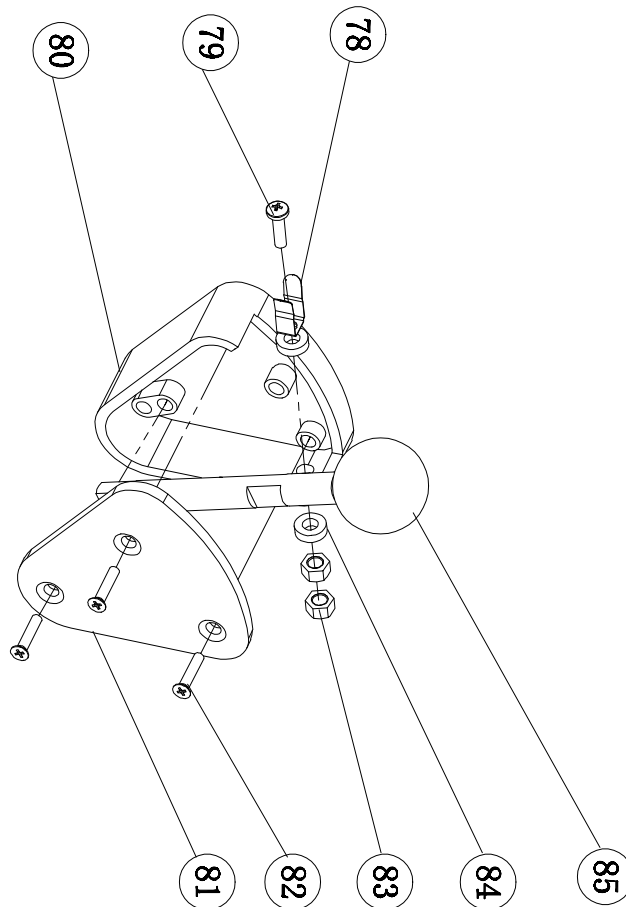

Ver.01 2009

Ref. No.	Description	QTY	Price(\$)/pc
BM436-WC-1	Guard Ring	1	
BM436-WC-2	Engine	1	
BM436-WC-3-1	Upper handle assy. (Wacker style)	1	
BM436-WC-3-2	Upper handle assy. (MBW style)		
BM-436-WC-4	Bolt (M6X10-10S)	1	
BM-436-WC-5	Plate washer (ISO 7094-10)	1	
BM-436-WC-6	Lock wheel	1	
BM-436-WC-7	Stop switch assy. (US Style)	1	
BM-436-WC-8	Stop wire	1	
BM-436-WC-9	Screw(ISO7045 M4x10-z-10S)	2	
BM-436-WC-10	handle	1	
BM-436-WC-11	Spring Washer (DIN 128-A10)	2	
BM-436-WC-12	Lock nut (M10X1.25-S)	2	
BM-436-WC-13	Wheel shaft	1	
BM-436-WC-14	Wheel	1	
BM-436-WC-15	Al screw guid	1	
BM-436-WC-16	Handle adaptor	1	
BM-436-WC-17	Plate washer(7089-10)	4	
BM-436-WC-18	Bolt(M10X80-26S)	2	
BM-436-WC-19	Blade adjust assy.	1	
BM-436-WC-20	Bolt(M10X100-26-S)	1	
BM436-WC-21-1	Throttle assy. (soft wire style)	1	
BM436-WC-21-2	Throttle assy. (hard wire style)	1	
BM436-WC-22	Nut	1	
BM436-WC-23	BoltM6X25-18S	1	
BM436-WC-24	Blade assy.	4	
BM436-WC-25	Blades shaft	4	
BM436-WC-26	Press plate	1	
BM436-WC-27	Bearing of press plate	1	
BM436-WC-28	Cover of press plate	1	
BM436-WC-29	Reture spring	4	
BM436-WC-30	Lock bolt	4	
BM436-WC-31	Washer	4	
BM436-WC-32	Angle arm	4	
BM436-WC-33	Grease cap	4	
BM436-WC-34	Spider	1	
BM436-WC-35	Oil seal	4	
BM436-WC-36	Blades Cap	4	
BM436-WC-37	Washer	4	
BM436-WC-38-1	Blades screw (Imperial)	8	