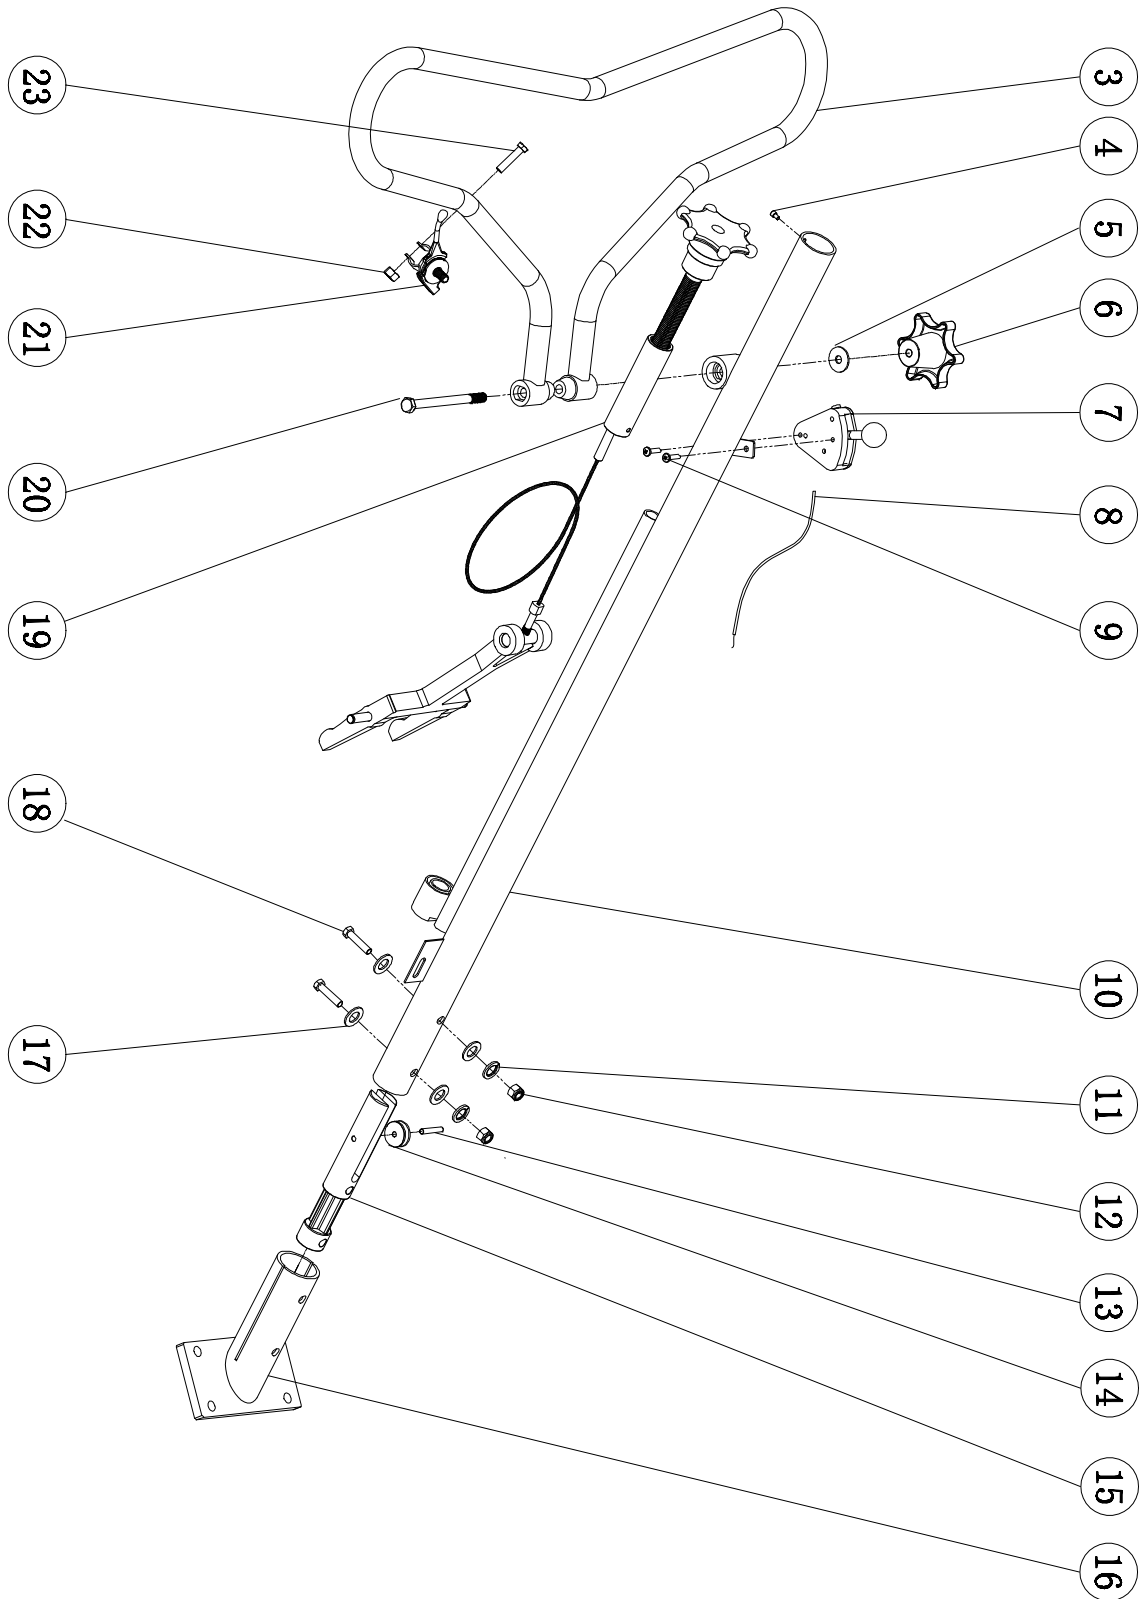

Ver.01 2009

Ref. No.	Description	QTY	Price(\$)/pc
BM436-WC-1	Guard Ring	1	
BM436-WC-2	Engine	1	
BM436-WC-3-1	Upper handle assy. (Wacker style)	1	
BM436-WC-3-2	Upper handle assy. (MBW style)		
BM-436-WC-4	Bolt (M6X10-10S)	1	
BM-436-WC-5	Plate washer (ISO 7094-10)	1	
BM-436-WC-6	Lock wheel	1	
BM-436-WC-7	Stop switch assy. (US Style)	1	
BM-436-WC-8	Stop wire	1	
BM-436-WC-9	Screw(ISO7045 M4x10-z-10S)	2	
BM-436-WC-10	handle	1	
BM-436-WC-11	Spring Washer (DIN 128-A10)	2	
BM-436-WC-12	Lock nut (M10X1.25-S)	2	
BM-436-WC-13	Wheel shaft	1	
BM-436-WC-14	Wheel	1	
BM-436-WC-15	Al screw guid	1	
BM-436-WC-16	Handle adaptor	1	
BM-436-WC-17	Plate washer(7089-10)	4	
BM-436-WC-18	Bolt(M10X80-26S)	2	
BM-436-WC-19	Blade adjust assy.	1	
BM-436-WC-20	Bolt(M10X100-26-S)	1	
BM436-WC-21-1	Throttle assy. (soft wire style)	1	
BM436-WC-21-2	Throttle assy. (hard wire style)	1	
BM436-WC-22	Nut	1	
BM436-WC-23	BoltM6X25-18S	1	
BM436-WC-24	Blade assy.	4	
BM436-WC-25	Blades shaft	4	
BM436-WC-26	Press plate	1	
BM436-WC-27	Bearing of press plate	1	
BM436-WC-28	Cover of press plate	1	
BM436-WC-29	Reture spring	4	
BM436-WC-30	Lock bolt	4	
BM436-WC-31	Washer	4	
BM436-WC-32	Angle arm	4	
BM436-WC-33	Grease cap	4	
BM436-WC-34	Spider	1	
BM436-WC-35	Oil seal	4	
BM436-WC-36	Blades Cap	4	
BM436-WC-37	Washer	4	
BM436-WC-38-1	Blades screw (Imperial)	8	