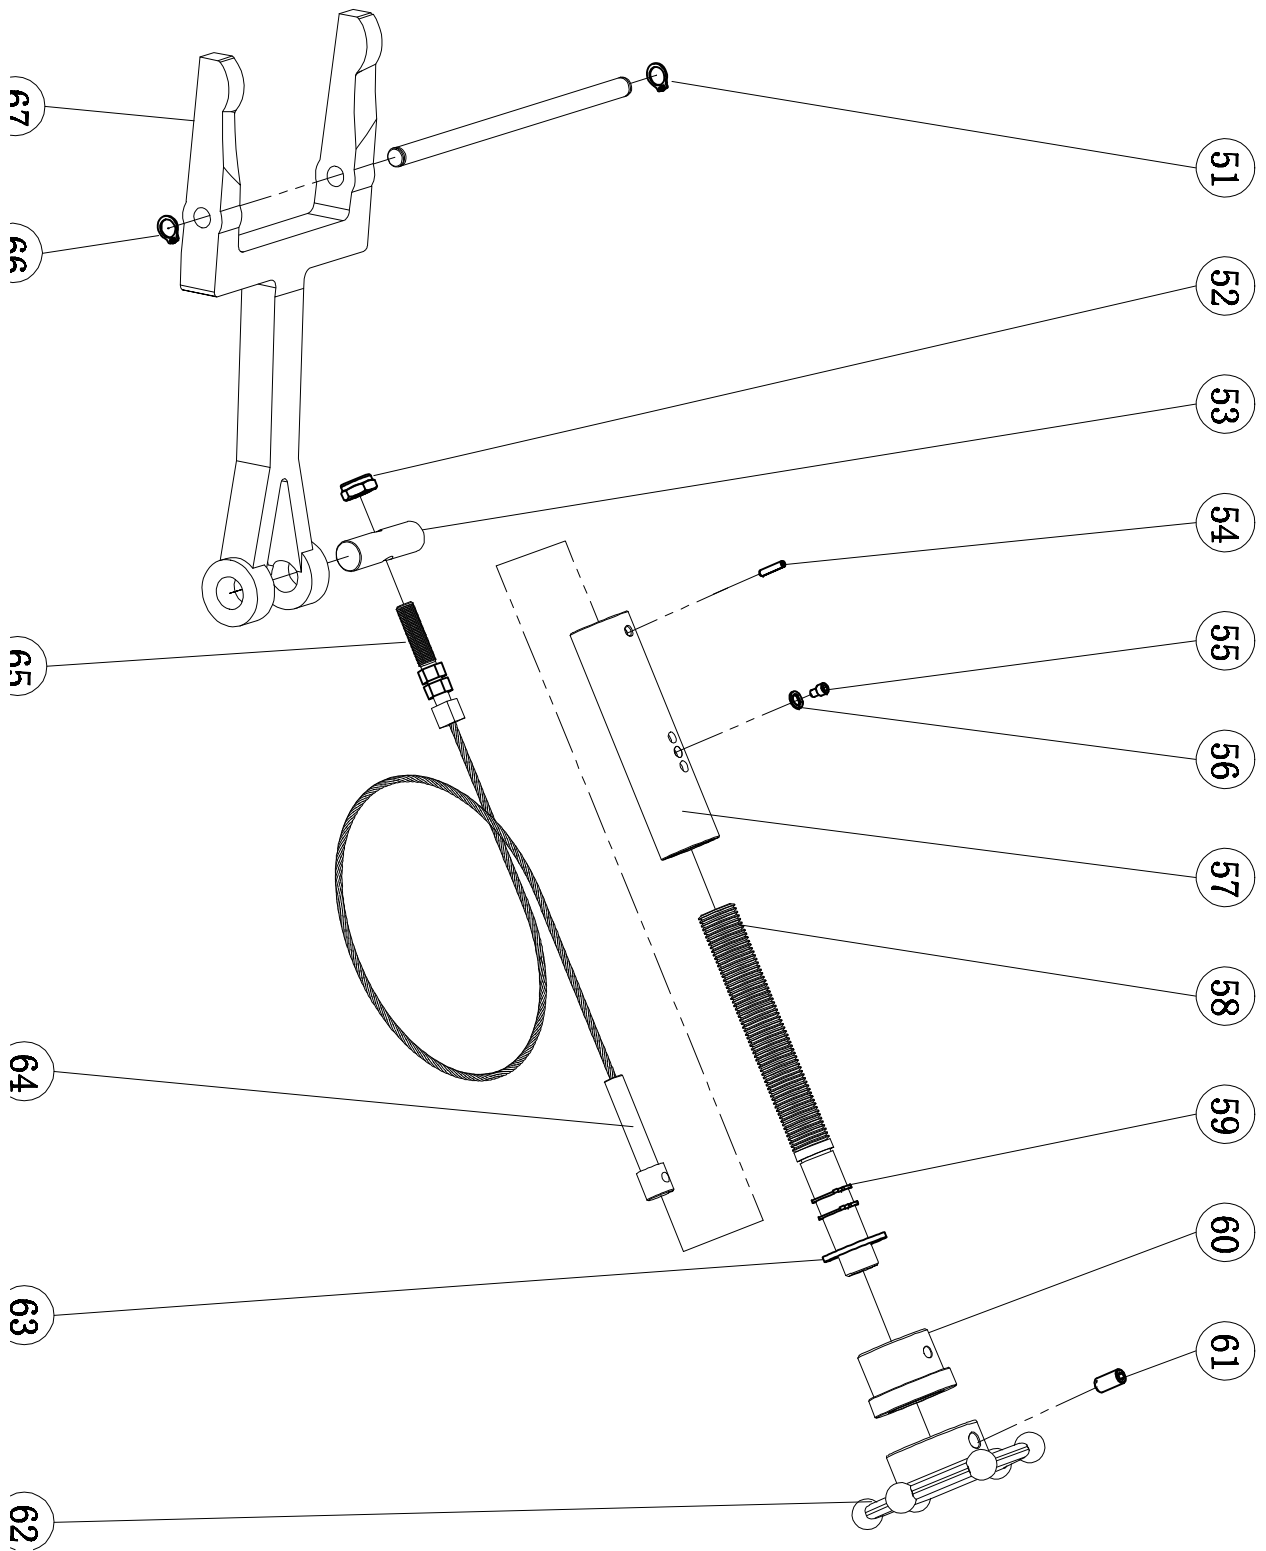

Ver.01 2009

Ref. No.	Description	QTY	Price(\$)/pc
BM436-WC-1	Guard Ring	1	
BM436-WC-2	Engine	1	
BM436-WC-3-1	Upper handle assy. (Wacker style)	1	
BM436-WC-3-2	Upper handle assy. (MBW style)		
BM-436-WC-4	Bolt (M6X10-10S)	1	
BM-436-WC-5	Plate washer (ISO 7094-10)	1	
BM-436-WC-6	Lock wheel	1	
BM-436-WC-7	Stop switch assy. (US Style)	1	
BM-436-WC-8	Stop wire	1	
BM-436-WC-9	Screw(ISO7045 M4x10-z-10S)	2	
BM-436-WC-10	handle	1	
BM-436-WC-11	Spring Washer (DIN 128-A10)	2	
BM-436-WC-12	Lock nut (M10X1.25-S)	2	
BM-436-WC-13	Wheel shaft	1	
BM-436-WC-14	Wheel	1	
BM-436-WC-15	Al screw guid	1	
BM-436-WC-16	Handle adaptor	1	
BM-436-WC-17	Plate washer(7089-10)	4	
BM-436-WC-18	Bolt(M10X80-26S)	2	
BM-436-WC-19	Blade adjust assy.	1	
BM-436-WC-20	Bolt(M10X100-26-S)	1	
BM436-WC-21-1	Throttle assy. (soft wire style)	1	
BM436-WC-21-2	Throttle assy. (hard wire style)	1	
BM436-WC-22	Nut	1	
BM436-WC-23	BoltM6X25-18S	1	
BM436-WC-24	Blade assy.	4	
BM436-WC-25	Blades shaft	4	
BM436-WC-26	Press plate	1	
BM436-WC-27	Bearing of press plate	1	
BM436-WC-28	Cover of press plate	1	
BM436-WC-29	Reture spring	4	
BM436-WC-30	Lock bolt	4	
BM436-WC-31	Washer	4	
BM436-WC-32	Angle arm	4	
BM436-WC-33	Grease cap	4	
BM436-WC-34	Spider	1	
BM436-WC-35	Oil seal	4	
BM436-WC-36	Blades Cap	4	
BM436-WC-37	Washer	4	
BM436-WC-38-1	Blades screw (Imperial)	8	