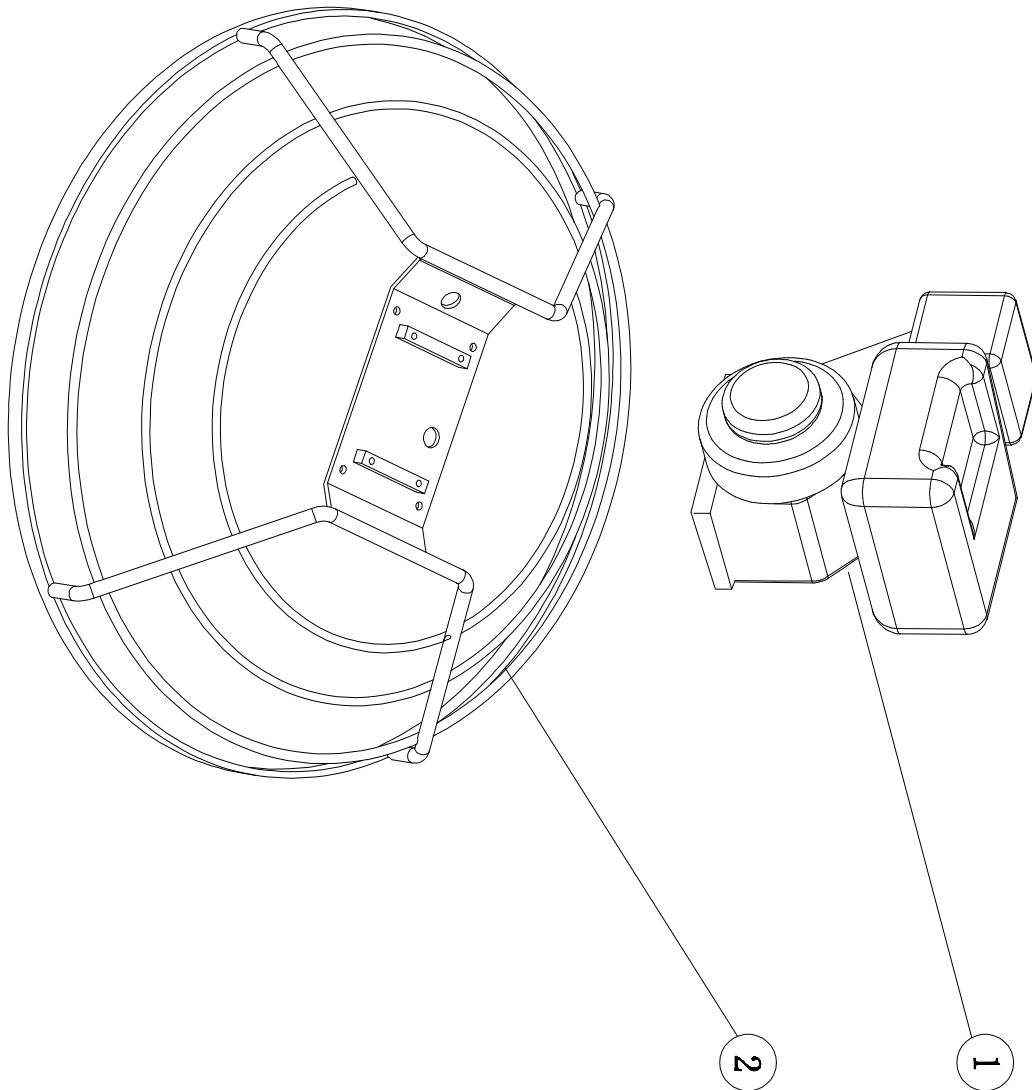

Ver.01 2009

Ref. No.	Description	QTY	Price(\$)/pc
BM436-WC-1	Guard Ring	1	
BM436-WC-2	Engine	1	
BM436-WC-3-1	Upper handle assy. (Wacker style)	1	
BM436-WC-3-2	Upper handle assy. (MBW style)		
BM-436-WC-4	Bolt (M6X10-10S)	1	
BM-436-WC-5	Plate washer (ISO 7094-10)	1	
BM-436-WC-6	Lock wheel	1	
BM-436-WC-7	Stop switch assy. (US Style)	1	
BM-436-WC-8	Stop wire	1	
BM-436-WC-9	Screw(ISO7045 M4x10-z-10S)	2	
BM-436-WC-10	handle	1	
BM-436-WC-11	Spring Washer (DIN 128-A10)	2	
BM-436-WC-12	Lock nut (M10X1.25-S)	2	
BM-436-WC-13	Wheel shaft	1	
BM-436-WC-14	Wheel	1	
BM-436-WC-15	Al screw guid	1	
BM-436-WC-16	Handle adaptor	1	
BM-436-WC-17	Plate washer(7089-10)	4	
BM-436-WC-18	Bolt(M10X80-26S)	2	
BM-436-WC-19	Blade adjust assy.	1	
BM-436-WC-20	Bolt(M10X100-26-S)	1	
BM436-WC-21-1	Throttle assy. (soft wire style)	1	
BM436-WC-21-2	Throttle assy. (hard wire style)	1	
BM436-WC-22	Nut	1	
BM436-WC-23	BoltM6X25-18S	1	
BM436-WC-24	Blade assy.	4	
BM436-WC-25	Blades shaft	4	
BM436-WC-26	Press plate	1	
BM436-WC-27	Bearing of press plate	1	
BM436-WC-28	Cover of press plate	1	
BM436-WC-29	Reture spring	4	
BM436-WC-30	Lock bolt	4	
BM436-WC-31	Washer	4	
BM436-WC-32	Angle arm	4	
BM436-WC-33	Grease cap	4	
BM436-WC-34	Spider	1	
BM436-WC-35	Oil seal	4	
BM436-WC-36	Blades Cap	4	
BM436-WC-37	Washer	4	
BM436-WC-38-1	Blades screw (Imperial)	8	