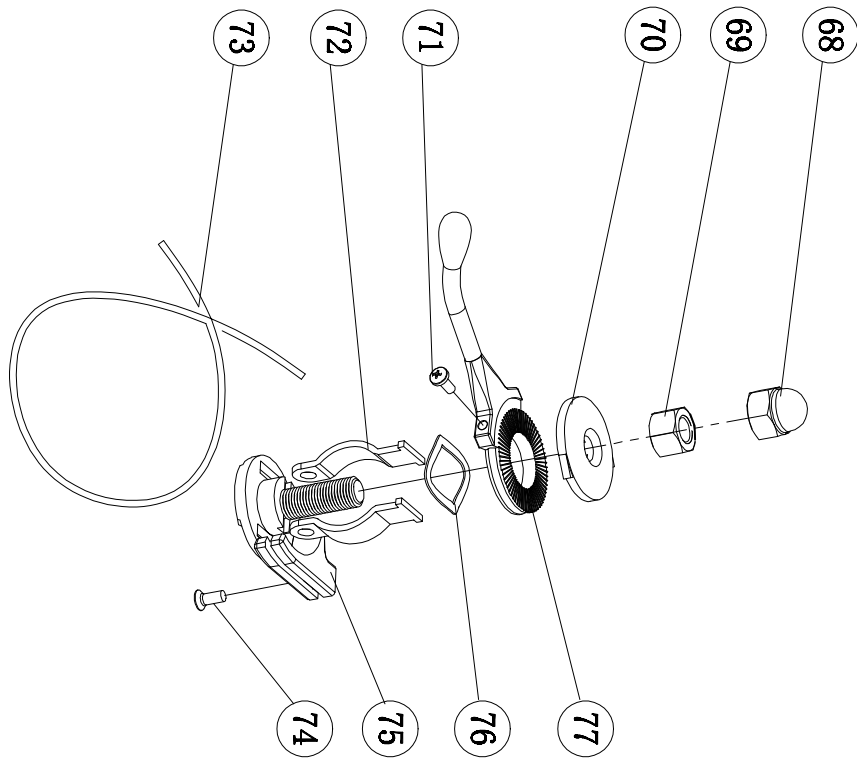

Ver.01 2009

Ref. No.	Description	QTY	Price(\$)/pc
BM436-WC-1	Guard Ring	1	
BM436-WC-2	Engine	1	
BM436-WC-3-1	Upper handle assy. (Wacker style)	1	
BM436-WC-3-2	Upper handle assy. (MBW style)		
BM-436-WC-4	Bolt (M6X10-10S)	1	
BM-436-WC-5	Plate washer (ISO 7094-10)	1	
BM-436-WC-6	Lock wheel	1	
BM-436-WC-7	Stop switch assy. (US Style)	1	
BM-436-WC-8	Stop wire	1	
BM-436-WC-9	Screw(ISO7045 M4x10-z-10S)	2	
BM-436-WC-10	handle	1	
BM-436-WC-11	Spring Washer (DIN 128-A10)	2	
BM-436-WC-12	Lock nut (M10X1.25-S)	2	
BM-436-WC-13	Wheel shaft	1	
BM-436-WC-14	Wheel	1	
BM-436-WC-15	Al screw guid	1	
BM-436-WC-16	Handle adaptor	1	
BM-436-WC-17	Plate washer(7089-10)	4	
BM-436-WC-18	Bolt(M10X80-26S)	2	
BM-436-WC-19	Blade adjust assy.	1	
BM-436-WC-20	Bolt(M10X100-26-S)	1	
BM436-WC-21-1	Throttle assy. (soft wire style)	1	
BM436-WC-21-2	Throttle assy. (hard wire style)	1	
BM436-WC-22	Nut	1	
BM436-WC-23	BoltM6X25-18S	1	
BM436-WC-24	Blade assy.	4	
BM436-WC-25	Blades shaft	4	
BM436-WC-26	Press plate	1	
BM436-WC-27	Bearing of press plate	1	
BM436-WC-28	Cover of press plate	1	
BM436-WC-29	Reture spring	4	
BM436-WC-30	Lock bolt	4	
BM436-WC-31	Washer	4	
BM436-WC-32	Angle arm	4	
BM436-WC-33	Grease cap	4	
BM436-WC-34	Spider	1	
BM436-WC-35	Oil seal	4	
BM436-WC-36	Blades Cap	4	
BM436-WC-37	Washer	4	
BM436-WC-38-1	Blades screw (Imperial)	8	