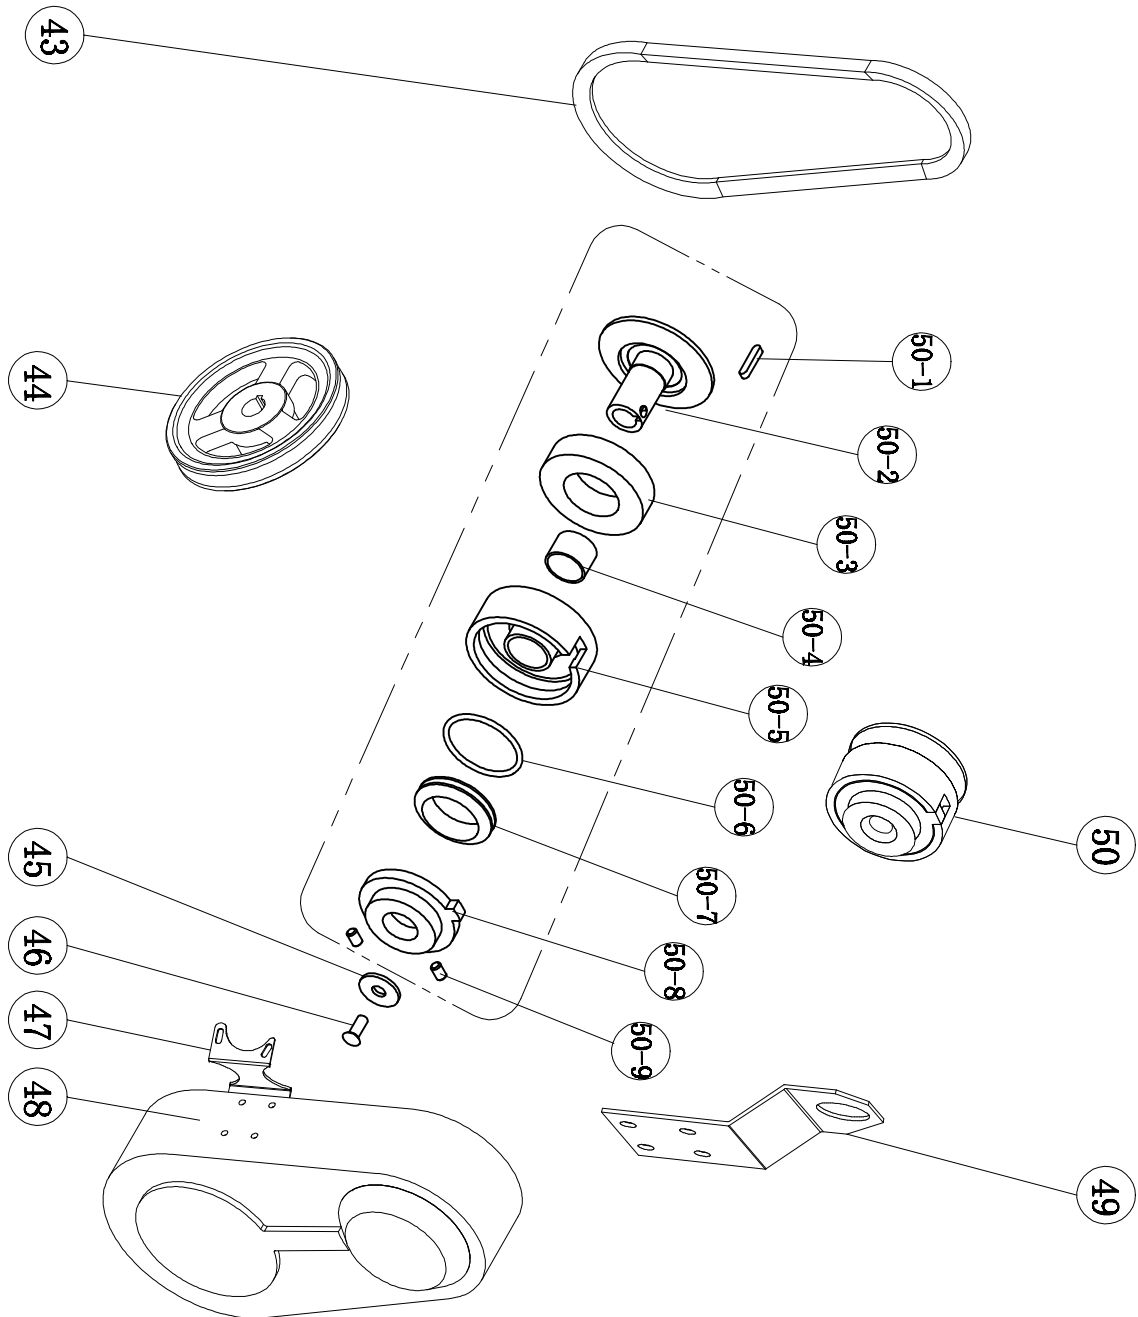

Ver.01 2009

Ref. No.	Description	QTY	Price(\$)/pc
BM436-WC-1	Guard Ring	1	
BM436-WC-2	Engine	1	
BM436-WC-3-1	Upper handle assy. (Wacker style)	1	
BM436-WC-3-2	Upper handle assy. (MBW style)		
BM-436-WC-4	Bolt (M6X10-10S)	1	
BM-436-WC-5	Plate washer (ISO 7094-10)	1	
BM-436-WC-6	Lock wheel	1	
BM-436-WC-7	Stop switch assy. (US Style)	1	
BM-436-WC-8	Stop wire	1	
BM-436-WC-9	Screw(ISO7045 M4x10-z-10S)	2	
BM-436-WC-10	handle	1	
BM-436-WC-11	Spring Washer (DIN 128-A10)	2	
BM-436-WC-12	Lock nut (M10X1.25-S)	2	
BM-436-WC-13	Wheel shaft	1	
BM-436-WC-14	Wheel	1	
BM-436-WC-15	Al screw guid	1	
BM-436-WC-16	Handle adaptor	1	
BM-436-WC-17	Plate washer(7089-10)	4	
BM-436-WC-18	Bolt(M10X80-26S)	2	
BM-436-WC-19	Blade adjust assy.	1	
BM-436-WC-20	Bolt(M10X100-26-S)	1	
BM436-WC-21-1	Throttle assy. (soft wire style)	1	
BM436-WC-21-2	Throttle assy. (hard wire style)	1	
BM436-WC-22	Nut	1	
BM436-WC-23	BoltM6X25-18S	1	
BM436-WC-24	Blade assy.	4	
BM436-WC-25	Blades shaft	4	
BM436-WC-26	Press plate	1	
BM436-WC-27	Bearing of press plate	1	
BM436-WC-28	Cover of press plate	1	
BM436-WC-29	Reture spring	4	
BM436-WC-30	Lock bolt	4	
BM436-WC-31	Washer	4	
BM436-WC-32	Angle arm	4	
BM436-WC-33	Grease cap	4	
BM436-WC-34	Spider	1	
BM436-WC-35	Oil seal	4	
BM436-WC-36	Blades Cap	4	
BM436-WC-37	Washer	4	
BM436-WC-38-1	Blades screw (Imperial)	8	