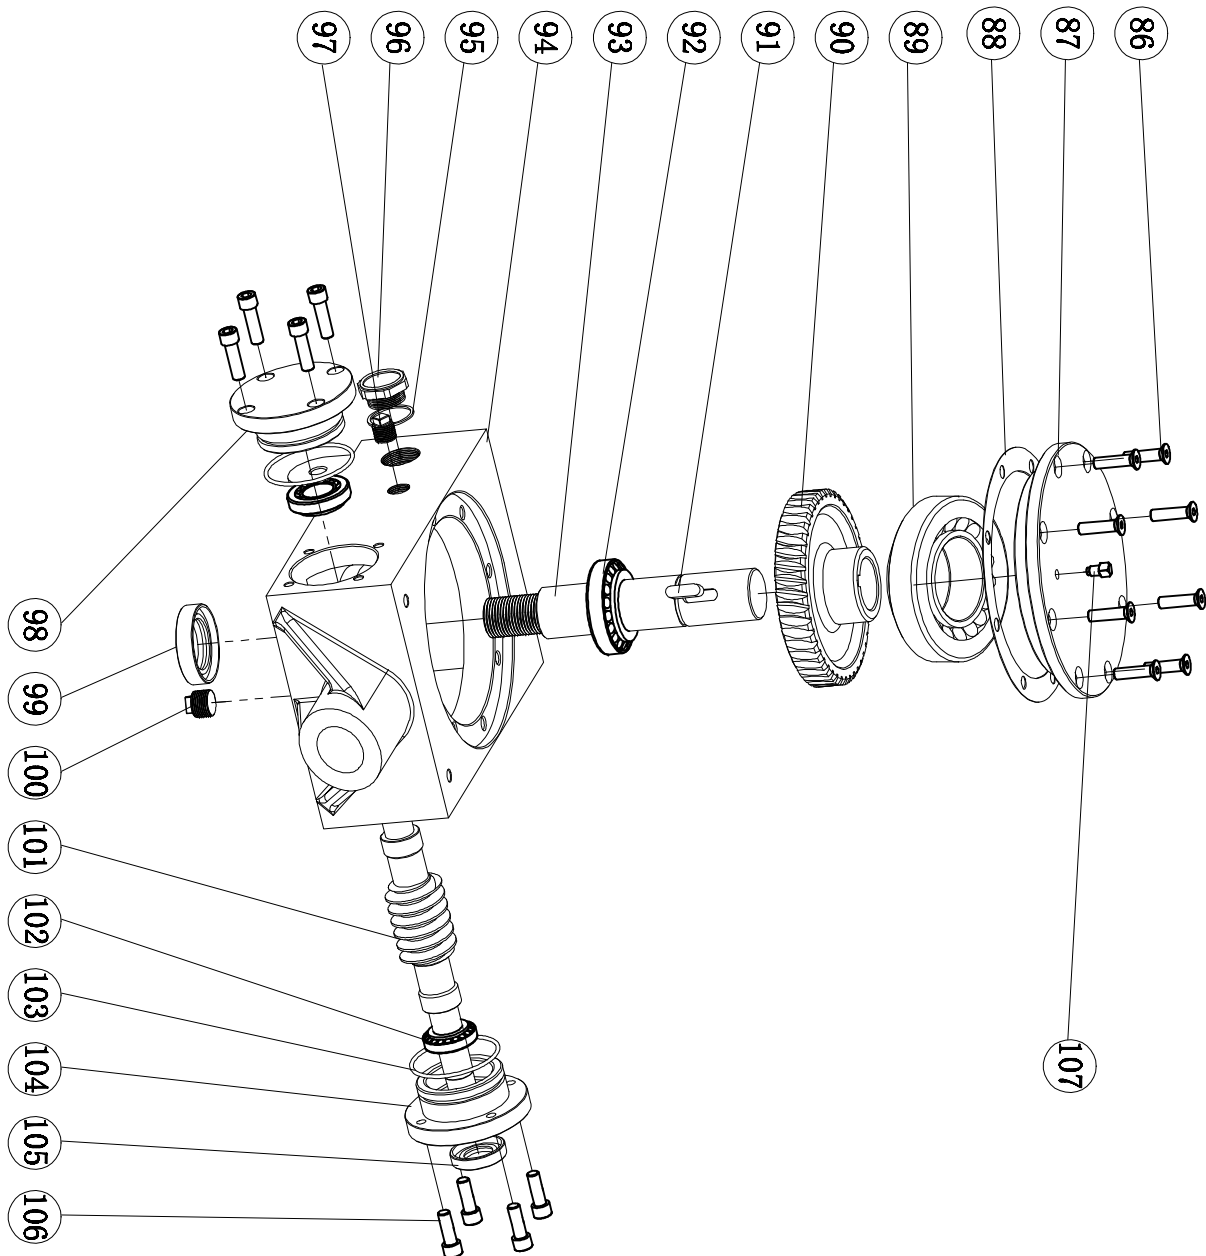

Ver.01 2009

Ref. No.	Description	QTY	Price(\$)/pc
BM436-WC-1	Guard Ring	1	
BM436-WC-2	Engine	1	
BM436-WC-3-1	Upper handle assy. (Wacker style)	1	
BM436-WC-3-2	Upper handle assy. (MBW style)		
BM-436-WC-4	Bolt (M6X10-10S)	1	
BM-436-WC-5	Plate washer (ISO 7094-10)	1	
BM-436-WC-6	Lock wheel	1	
BM-436-WC-7	Stop switch assy. (US Style)	1	
BM-436-WC-8	Stop wire	1	
BM-436-WC-9	Screw(ISO7045 M4x10-z-10S)	2	
BM-436-WC-10	handle	1	
BM-436-WC-11	Spring Washer (DIN 128-A10)	2	
BM-436-WC-12	Lock nut (M10X1.25-S)	2	
BM-436-WC-13	Wheel shaft	1	
BM-436-WC-14	Wheel	1	
BM-436-WC-15	Al screw guid	1	
BM-436-WC-16	Handle adaptor	1	
BM-436-WC-17	Plate washer(7089-10)	4	
BM-436-WC-18	Bolt(M10X80-26S)	2	
BM-436-WC-19	Blade adjust assy.	1	
BM-436-WC-20	Bolt(M10X100-26-S)	1	
BM436-WC-21-1	Throttle assy. (soft wire style)	1	
BM436-WC-21-2	Throttle assy. (hard wire style)	1	
BM436-WC-22	Nut	1	
BM436-WC-23	BoltM6X25-18S	1	
BM436-WC-24	Blade assy.	4	
BM436-WC-25	Blades shaft	4	
BM436-WC-26	Press plate	1	
BM436-WC-27	Bearing of press plate	1	
BM436-WC-28	Cover of press plate	1	
BM436-WC-29	Reture spring	4	
BM436-WC-30	Lock bolt	4	
BM436-WC-31	Washer	4	
BM436-WC-32	Angle arm	4	
BM436-WC-33	Grease cap	4	
BM436-WC-34	Spider	1	
BM436-WC-35	Oil seal	4	
BM436-WC-36	Blades Cap	4	
BM436-WC-37	Washer	4	
BM436-WC-38-1	Blades screw (Imperial)	8	