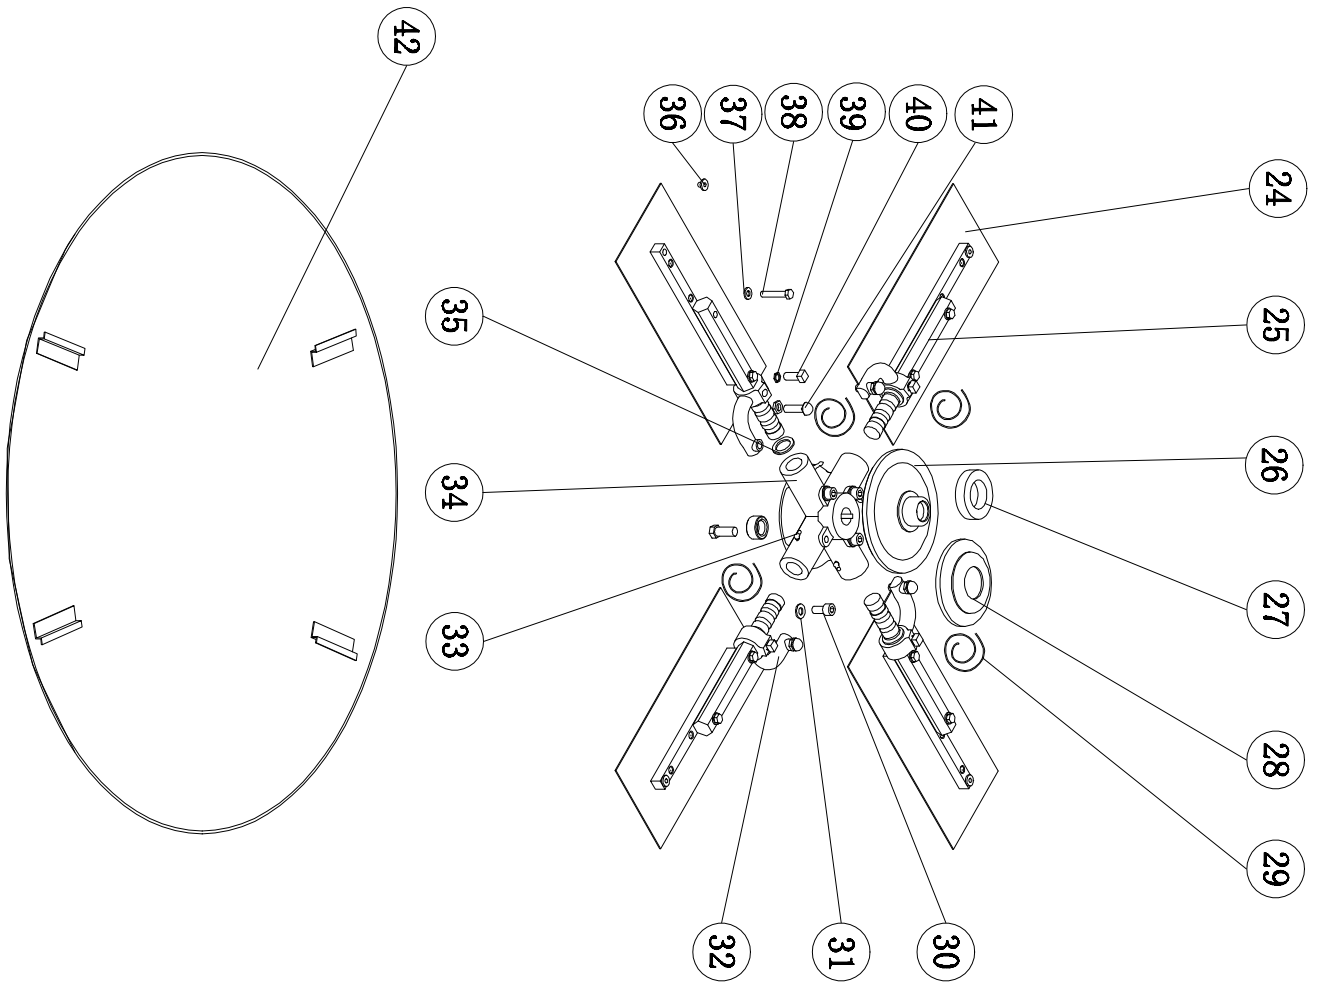

Ver.01 2009

Ref. No.	Description	QTY	Price(\$)/pc
BM436-WC-1	Guard Ring	1	
BM436-WC-2	Engine	1	
BM436-WC-3-1	Upper handle assy. (Wacker style)	1	
BM436-WC-3-2	Upper handle assy. (MBW style)		
BM-436-WC-4	Bolt (M6X10-10S)	1	
BM-436-WC-5	Plate washer (ISO 7094-10)	1	
BM-436-WC-6	Lock wheel	1	
BM-436-WC-7	Stop switch assy. (US Style)	1	
BM-436-WC-8	Stop wire	1	
BM-436-WC-9	Screw(ISO7045 M4x10-z-10S)	2	
BM-436-WC-10	handle	1	
BM-436-WC-11	Spring Washer (DIN 128-A10)	2	
BM-436-WC-12	Lock nut (M10X1.25-S)	2	
BM-436-WC-13	Wheel shaft	1	
BM-436-WC-14	Wheel	1	
BM-436-WC-15	Al screw guid	1	
BM-436-WC-16	Handle adaptor	1	
BM-436-WC-17	Plate washer(7089-10)	4	
BM-436-WC-18	Bolt(M10X80-26S)	2	
BM-436-WC-19	Blade adjust assy.	1	
BM-436-WC-20	Bolt(M10X100-26-S)	1	
BM436-WC-21-1	Throttle assy. (soft wire style)	1	
BM436-WC-21-2	Throttle assy. (hard wire style)	1	
BM436-WC-22	Nut	1	
BM436-WC-23	BoltM6X25-18S	1	
BM436-WC-24	Blade assy.	4	
BM436-WC-25	Blades shaft	4	
BM436-WC-26	Press plate	1	
BM436-WC-27	Bearing of press plate	1	
BM436-WC-28	Cover of press plate	1	
BM436-WC-29	Reture spring	4	
BM436-WC-30	Lock bolt	4	
BM436-WC-31	Washer	4	
BM436-WC-32	Angle arm	4	
BM436-WC-33	Grease cap	4	
BM436-WC-34	Spider	1	
BM436-WC-35	Oil seal	4	
BM436-WC-36	Blades Cap	4	
BM436-WC-37	Washer	4	
BM436-WC-38-1	Blades screw (Imperial)	8	