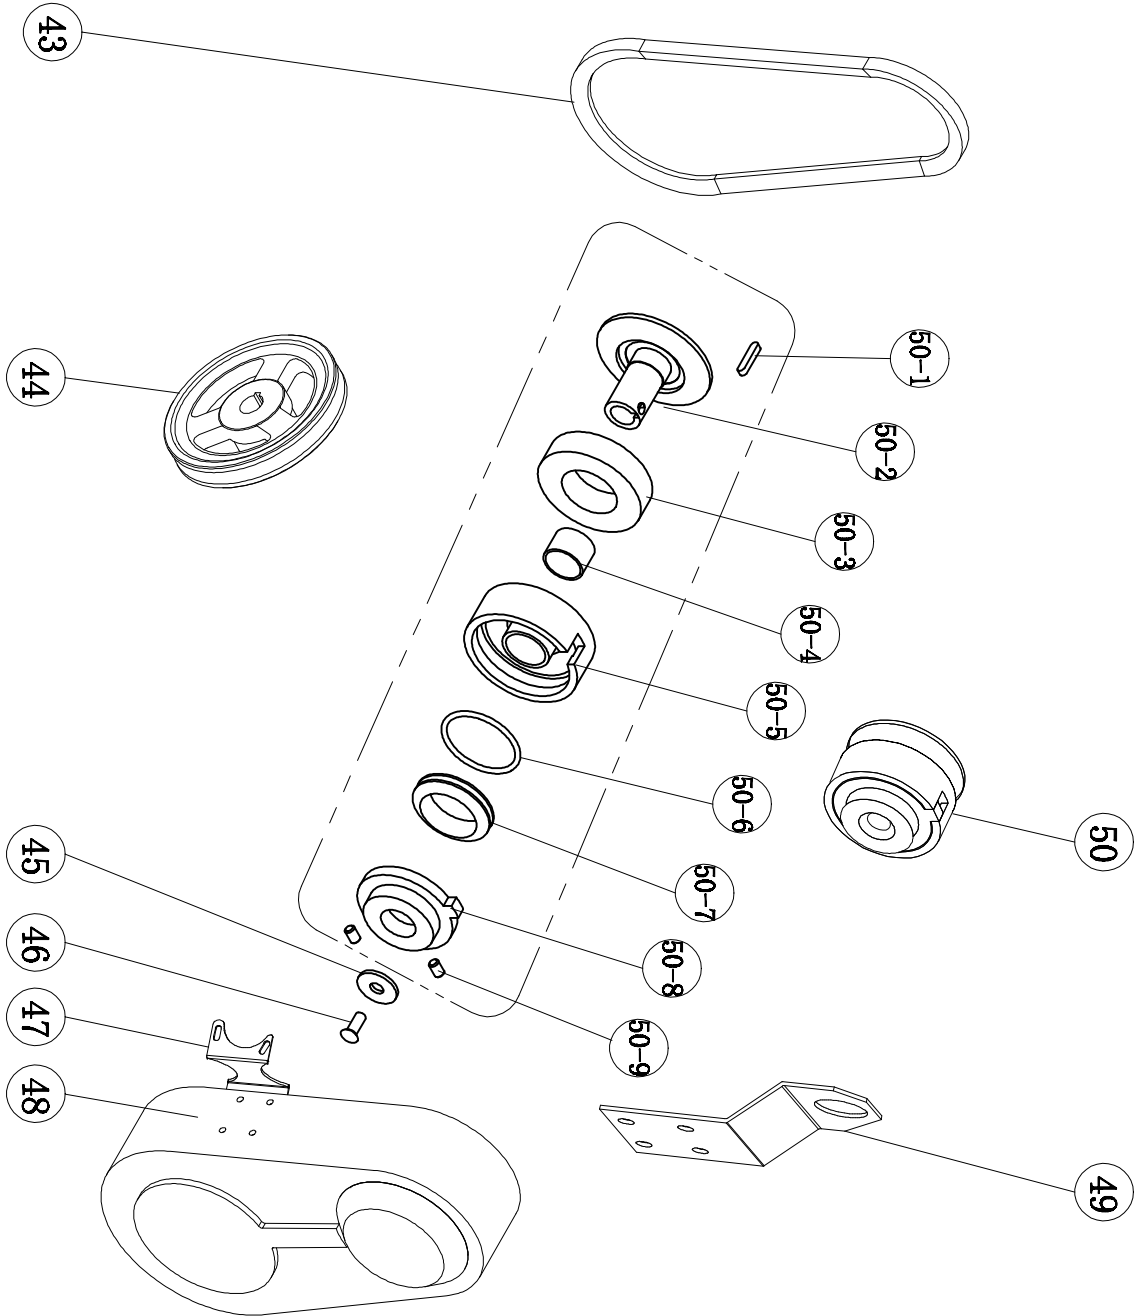

Ver.01 2009

Ref. No.	Description	QTY	Price(\$)/pc
BM446-WC-1	Guard Ring	1	
BM446-WC-2	Engine	1	
BM446-WC-3-1	Upper handle assy. (Wacker style)	1	
BM436-WC-3-2	Upper handle assy. (MBW style)		
BM446-WC-4	Bolt (M6X10-10S)	1	
BM446-WC-5	Plate washer (ISO 7094-10)	1	
BM446-WC-6	Lock wheel	1	
BM446-WC-7	Stop switch assy. (US Style)	1	
BM446-WC-8	Stop wire	1	
BM446-WC-9	Screw (ISO7045 M4x10-z-10S)	2	
BM446-WC-10	handle	1	
BM446-WC-11	Spring Washer (DIN 128-A10)	2	
BM446-WC-12	Lock nut (M10X1.25-S)	2	
BM446-WC-13	Wheel shaft	1	
BM446-WC-14	Wheel	1	
BM446-WC-15	Al screw guid	1	
BM446-WC-16	Handle adaptor	1	
BM446-WC-17	Plate washer (7089-10)	4	
BM446-WC-18	Bolt (M10X80-26S)	2	
BM446-WC-19	Blade adjust assy.	1	
BM446-WC-20	Bolt (M10X100-26-S)	1	
BM446-WC-21-1	Throttle assy. (soft wire style)	1	
BM446-WC-21-2	Throttle assy. (hard wire style)	1	
BM446-WC-22	Nut	1	
BM446-WC-23	Bolt M6X25-18S	1	
BM446-WC-24	Blade assy.	4	
BM446-WC-25	Blades shaft	4	
BM446-WC-26	Press plate	1	
BM446-WC-27	Bearing of press plate	1	
BM446-WC-28	Cover of press plate	1	
BM446-WC-29	Return spring	4	
BM446-WC-30	Lock bolt	4	
BM446-WC-31	Washer	4	
BM446-WC-32	Angle arm	4	
BM446-WC-33	Grease cap	4	
BM446-WC-34	Spider	1	
BM446-WC-35	Oil seal	4	
BM446-WC-36	Blades Cap	4	
BM446-WC-37	Washer	4	
BM446-WC-38-1	Blades screw (Imperial)	8	