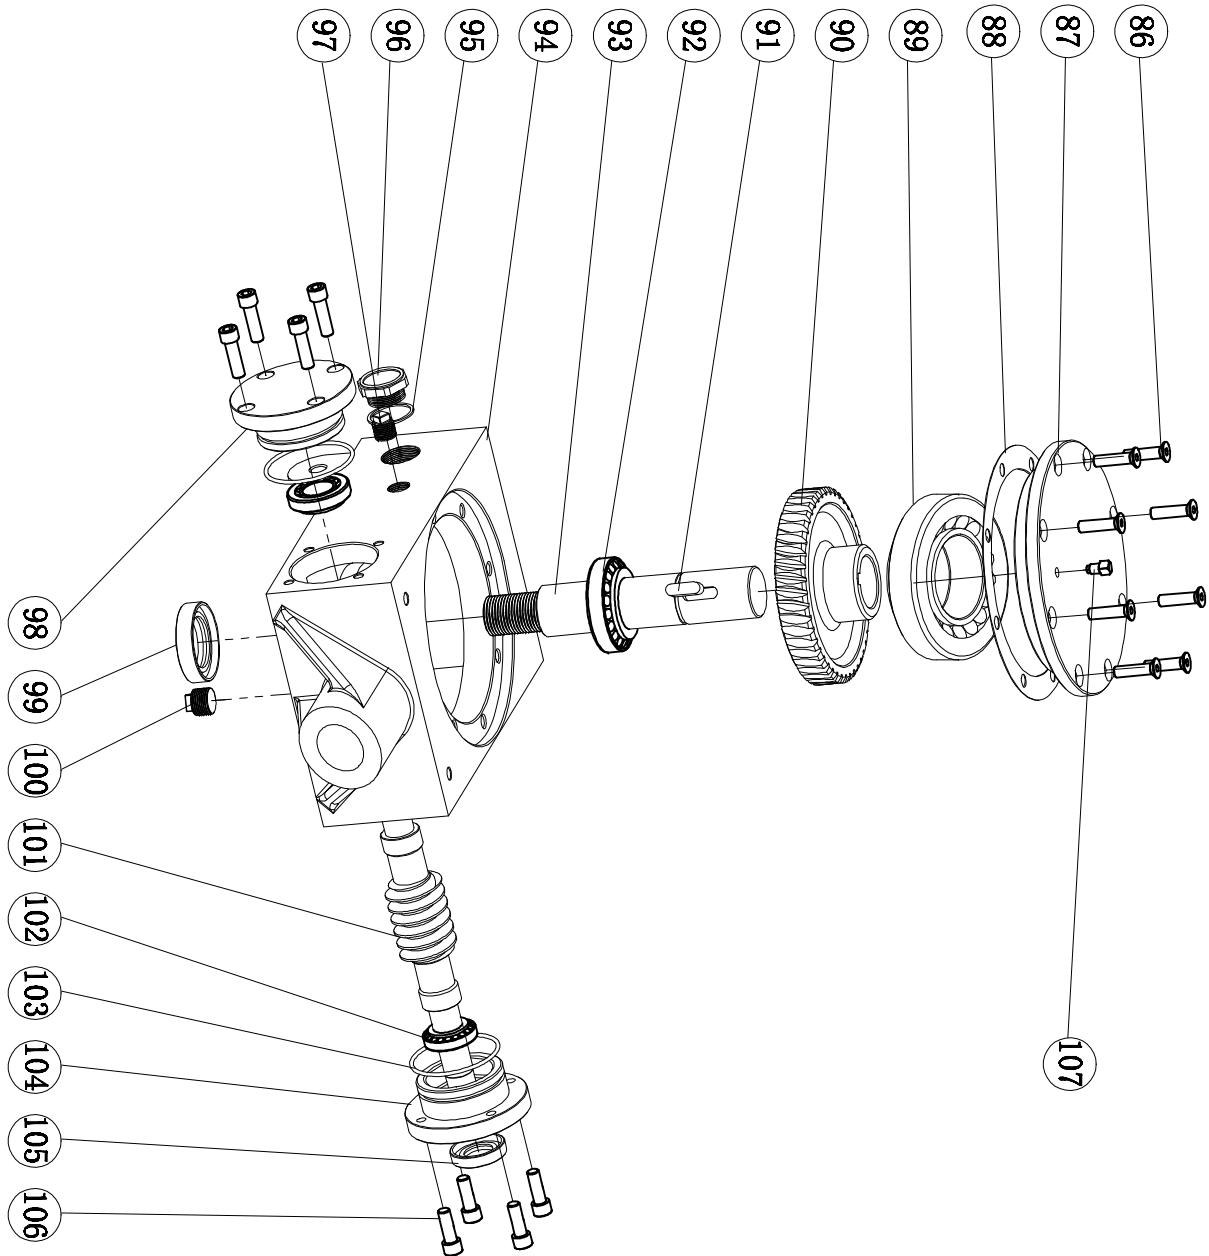

Ver.01 2009

Ref. No.	Description	QTY	Price(\$)/pc
BM446-WC-1	Guard Ring	1	
BM446-WC-2	Engine	1	
BM446-WC-3-1	Upper handle assy. (Wacker style)	1	
BM436-WC-3-2	Upper handle assy. (MBW style)		
BM446-WC-4	Bolt (M6X10-10S)	1	
BM446-WC-5	Plate washer (ISO 7094-10)	1	
BM446-WC-6	Lock wheel	1	
BM446-WC-7	Stop switch assy. (US Style)	1	
BM446-WC-8	Stop wire	1	
BM446-WC-9	Screw (ISO7045 M4x10-z-10S)	2	
BM446-WC-10	handle	1	
BM446-WC-11	Spring Washer (DIN 128-A10)	2	
BM446-WC-12	Lock nut (M10X1.25-S)	2	
BM446-WC-13	Wheel shaft	1	
BM446-WC-14	Wheel	1	
BM446-WC-15	Al screw guid	1	
BM446-WC-16	Handle adaptor	1	
BM446-WC-17	Plate washer (7089-10)	4	
BM446-WC-18	Bolt (M10X80-26S)	2	
BM446-WC-19	Blade adjust assy.	1	
BM446-WC-20	Bolt (M10X100-26-S)	1	
BM446-WC-21-1	Throttle assy. (soft wire style)	1	
BM446-WC-21-2	Throttle assy. (hard wire style)	1	
BM446-WC-22	Nut	1	
BM446-WC-23	Bolt M6X25-18S	1	
BM446-WC-24	Blade assy.	4	
BM446-WC-25	Blades shaft	4	
BM446-WC-26	Press plate	1	
BM446-WC-27	Bearing of press plate	1	
BM446-WC-28	Cover of press plate	1	
BM446-WC-29	Return spring	4	
BM446-WC-30	Lock bolt	4	
BM446-WC-31	Washer	4	
BM446-WC-32	Angle arm	4	
BM446-WC-33	Grease cap	4	
BM446-WC-34	Spider	1	
BM446-WC-35	Oil seal	4	
BM446-WC-36	Blades Cap	4	
BM446-WC-37	Washer	4	
BM446-WC-38-1	Blades screw (Imperial)	8	