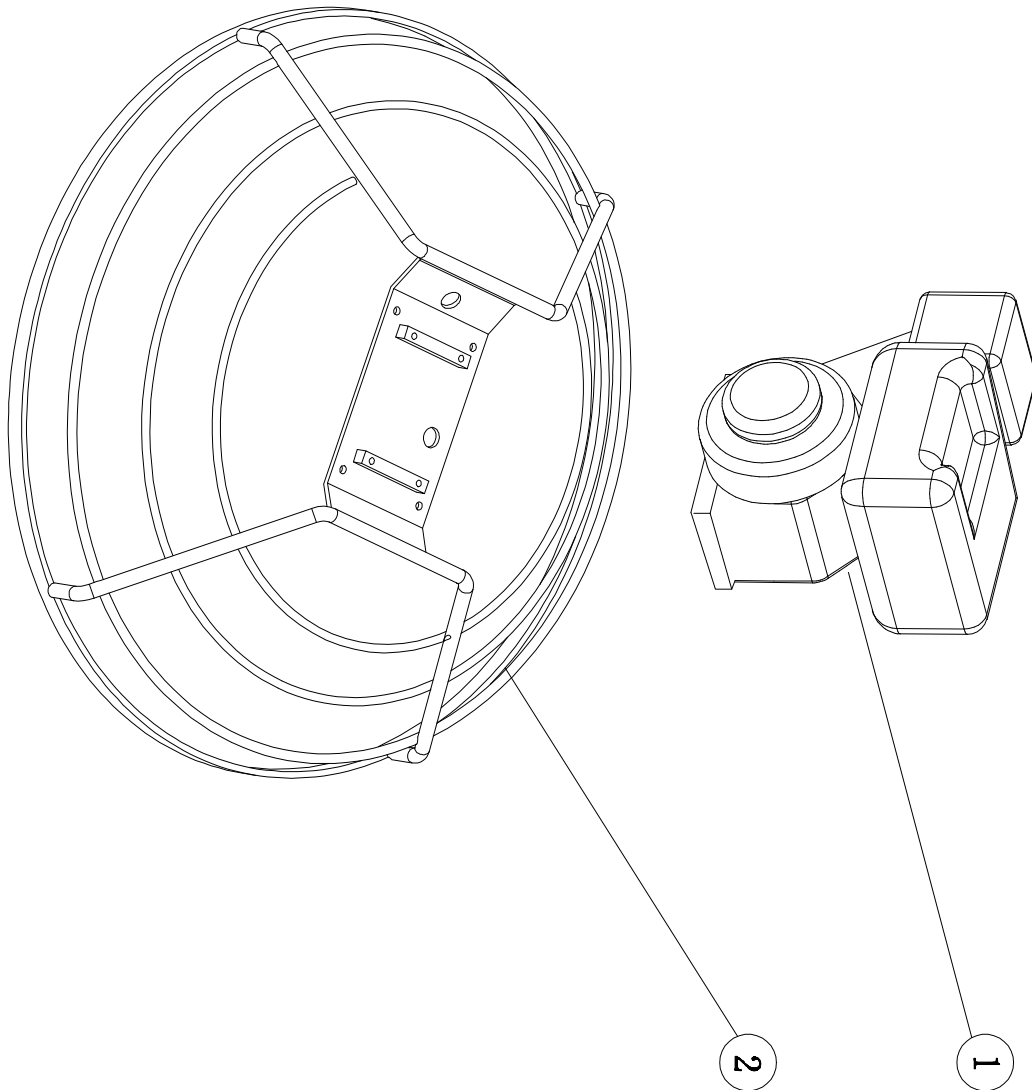

Ver.01 2009

Ref. No.	Description	QTY	Price(\$)/pc
BM446-WC-1	Guard Ring	1	
BM446-WC-2	Engine	1	
BM446-WC-3-1	Upper handle assy. (Wacker style)	1	
BM436-WC-3-2	Upper handle assy. (MBW style)		
BM446-WC-4	Bolt (M6X10-10S)	1	
BM446-WC-5	Plate washer (ISO 7094-10)	1	
BM446-WC-6	Lock wheel	1	
BM446-WC-7	Stop switch assy. (US Style)	1	
BM446-WC-8	Stop wire	1	
BM446-WC-9	Screw (ISO7045 M4x10-z-10S)	2	
BM446-WC-10	handle	1	
BM446-WC-11	Spring Washer (DIN 128-A10)	2	
BM446-WC-12	Lock nut (M10X1.25-S)	2	
BM446-WC-13	Wheel shaft	1	
BM446-WC-14	Wheel	1	
BM446-WC-15	Al screw guid	1	
BM446-WC-16	Handle adaptor	1	
BM446-WC-17	Plate washer (7089-10)	4	
BM446-WC-18	Bolt (M10X80-26S)	2	
BM446-WC-19	Blade adjust assy.	1	
BM446-WC-20	Bolt (M10X100-26-S)	1	
BM446-WC-21-1	Throttle assy. (soft wire style)	1	
BM446-WC-21-2	Throttle assy. (hard wire style)	1	
BM446-WC-22	Nut	1	
BM446-WC-23	Bolt M6X25-18S	1	
BM446-WC-24	Blade assy.	4	
BM446-WC-25	Blades shaft	4	
BM446-WC-26	Press plate	1	
BM446-WC-27	Bearing of press plate	1	
BM446-WC-28	Cover of press plate	1	
BM446-WC-29	Return spring	4	
BM446-WC-30	Lock bolt	4	
BM446-WC-31	Washer	4	
BM446-WC-32	Angle arm	4	
BM446-WC-33	Grease cap	4	
BM446-WC-34	Spider	1	
BM446-WC-35	Oil seal	4	
BM446-WC-36	Blades Cap	4	
BM446-WC-37	Washer	4	
BM446-WC-38-1	Blades screw (Imperial)	8	