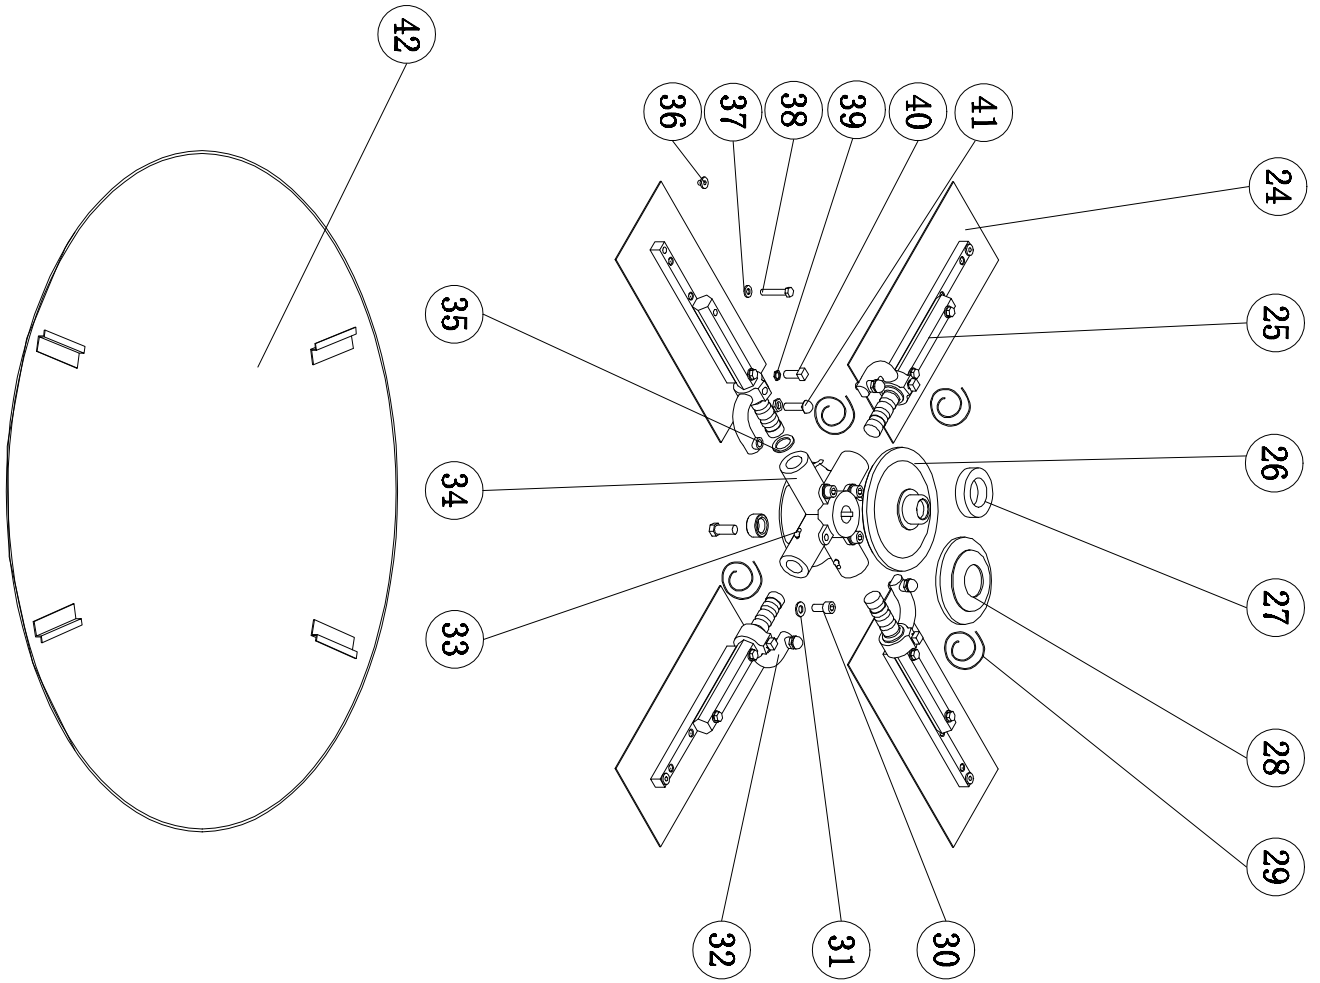

Ver.01 2009

Ref. No.	Description	QTY	Price(\$)/pc
BM446-WC-1	Guard Ring	1	
BM446-WC-2	Engine	1	
BM446-WC-3-1	Upper handle assy. (Wacker style)	1	
BM436-WC-3-2	Upper handle assy. (MBW style)		
BM446-WC-4	Bolt (M6X10-10S)	1	
BM446-WC-5	Plate washer (ISO 7094-10)	1	
BM446-WC-6	Lock wheel	1	
BM446-WC-7	Stop switch assy. (US Style)	1	
BM446-WC-8	Stop wire	1	
BM446-WC-9	Screw (ISO7045 M4x10-z-10S)	2	
BM446-WC-10	handle	1	
BM446-WC-11	Spring Washer (DIN 128-A10)	2	
BM446-WC-12	Lock nut (M10X1.25-S)	2	
BM446-WC-13	Wheel shaft	1	
BM446-WC-14	Wheel	1	
BM446-WC-15	Al screw guid	1	
BM446-WC-16	Handle adaptor	1	
BM446-WC-17	Plate washer (7089-10)	4	
BM446-WC-18	Bolt (M10X80-26S)	2	
BM446-WC-19	Blade adjust assy.	1	
BM446-WC-20	Bolt (M10X100-26-S)	1	
BM446-WC-21-1	Throttle assy. (soft wire style)	1	
BM446-WC-21-2	Throttle assy. (hard wire style)	1	
BM446-WC-22	Nut	1	
BM446-WC-23	Bolt M6X25-18S	1	
BM446-WC-24	Blade assy.	4	
BM446-WC-25	Blades shaft	4	
BM446-WC-26	Press plate	1	
BM446-WC-27	Bearing of press plate	1	
BM446-WC-28	Cover of press plate	1	
BM446-WC-29	Return spring	4	
BM446-WC-30	Lock bolt	4	
BM446-WC-31	Washer	4	
BM446-WC-32	Angle arm	4	
BM446-WC-33	Grease cap	4	
BM446-WC-34	Spider	1	
BM446-WC-35	Oil seal	4	
BM446-WC-36	Blades Cap	4	
BM446-WC-37	Washer	4	
BM446-WC-38-1	Blades screw (Imperial)	8	