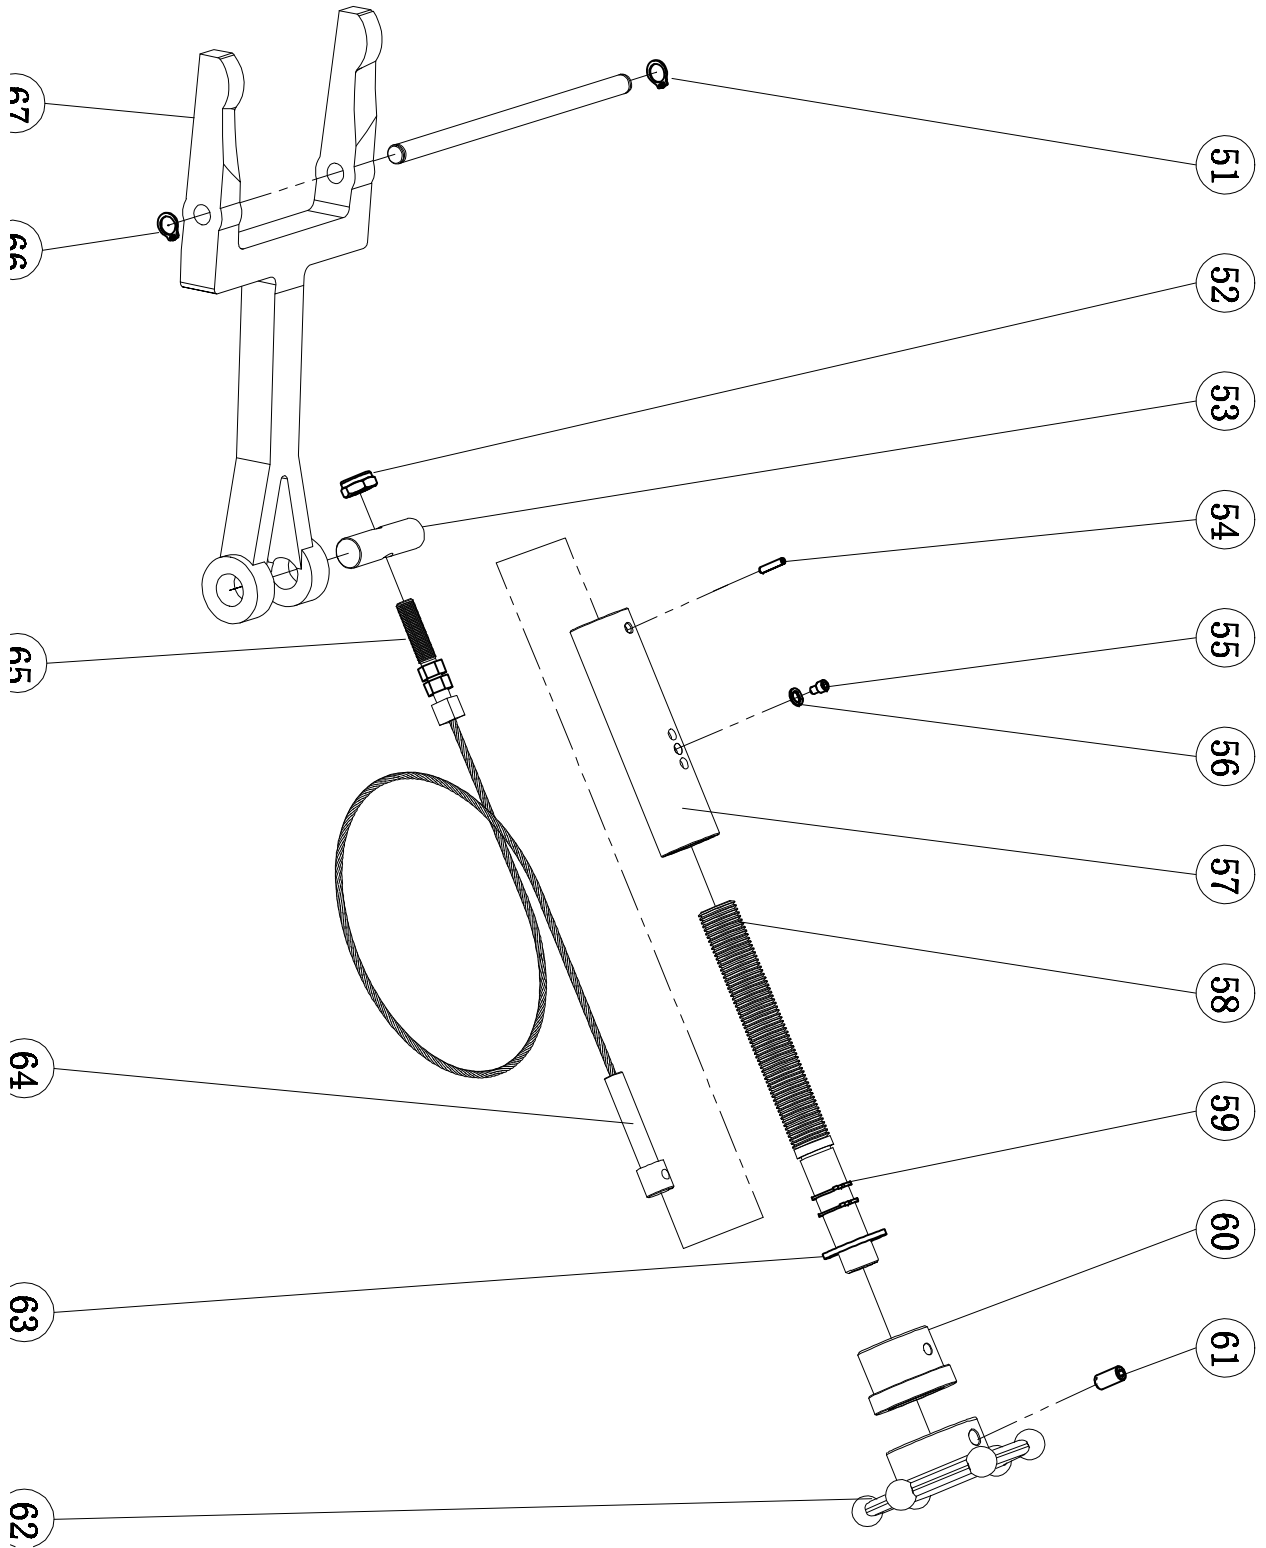

Ver.01 2009

Ref. No.	Description	QTY	Price(\$)/pc
BM446-WC-1	Guard Ring	1	
BM446-WC-2	Engine	1	
BM446-WC-3-1	Upper handle assy. (Wacker style)	1	
BM436-WC-3-2	Upper handle assy. (MBW style)		
BM446-WC-4	Bolt (M6X10-10S)	1	
BM446-WC-5	Plate washer (ISO 7094-10)	1	
BM446-WC-6	Lock wheel	1	
BM446-WC-7	Stop switch assy. (US Style)	1	
BM446-WC-8	Stop wire	1	
BM446-WC-9	Screw (ISO7045 M4x10-z-10S)	2	
BM446-WC-10	handle	1	
BM446-WC-11	Spring Washer (DIN 128-A10)	2	
BM446-WC-12	Lock nut (M10X1.25-S)	2	
BM446-WC-13	Wheel shaft	1	
BM446-WC-14	Wheel	1	
BM446-WC-15	Al screw guid	1	
BM446-WC-16	Handle adaptor	1	
BM446-WC-17	Plate washer (7089-10)	4	
BM446-WC-18	Bolt (M10X80-26S)	2	
BM446-WC-19	Blade adjust assy.	1	
BM446-WC-20	Bolt (M10X100-26-S)	1	
BM446-WC-21-1	Throttle assy. (soft wire style)	1	
BM446-WC-21-2	Throttle assy. (hard wire style)	1	
BM446-WC-22	Nut	1	
BM446-WC-23	Bolt M6X25-18S	1	
BM446-WC-24	Blade assy.	4	
BM446-WC-25	Blades shaft	4	
BM446-WC-26	Press plate	1	
BM446-WC-27	Bearing of press plate	1	
BM446-WC-28	Cover of press plate	1	
BM446-WC-29	Return spring	4	
BM446-WC-30	Lock bolt	4	
BM446-WC-31	Washer	4	
BM446-WC-32	Angle arm	4	
BM446-WC-33	Grease cap	4	
BM446-WC-34	Spider	1	
BM446-WC-35	Oil seal	4	
BM446-WC-36	Blades Cap	4	
BM446-WC-37	Washer	4	
BM446-WC-38-1	Blades screw (Imperial)	8	