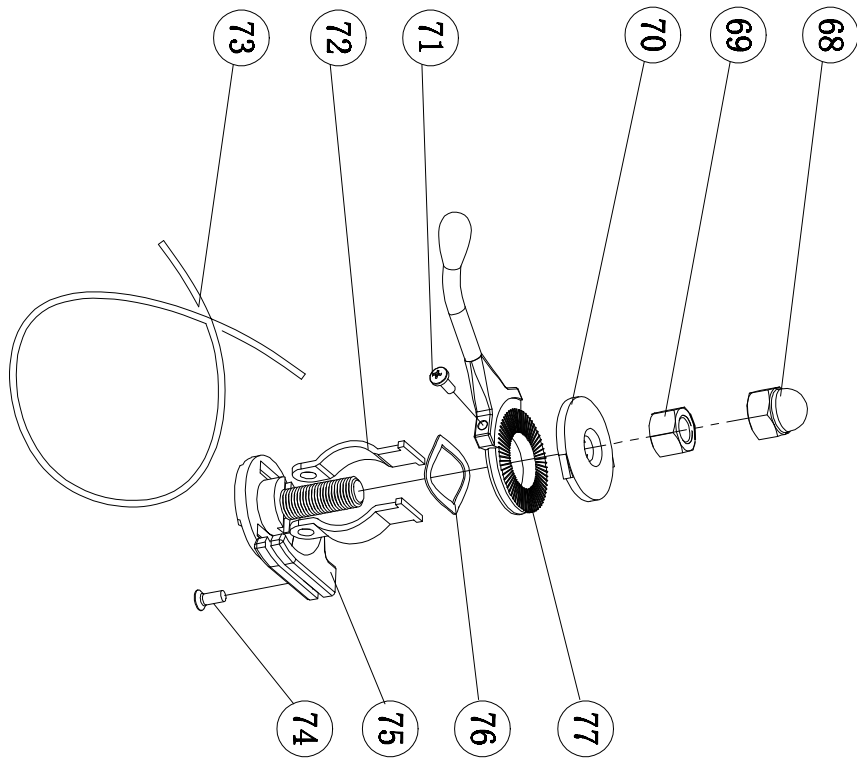

Ver.01 2009

Ref. No.	Description	QTY	Price(\$)/pc
BM446-WC-1	Guard Ring	1	
BM446-WC-2	Engine	1	
BM446-WC-3-1	Upper handle assy. (Wacker style)	1	
BM436-WC-3-2	Upper handle assy. (MBW style)		
BM446-WC-4	Bolt (M6X10-10S)	1	
BM446-WC-5	Plate washer (ISO 7094-10)	1	
BM446-WC-6	Lock wheel	1	
BM446-WC-7	Stop switch assy. (US Style)	1	
BM446-WC-8	Stop wire	1	
BM446-WC-9	Screw (ISO7045 M4x10-z-10S)	2	
BM446-WC-10	handle	1	
BM446-WC-11	Spring Washer (DIN 128-A10)	2	
BM446-WC-12	Lock nut (M10X1.25-S)	2	
BM446-WC-13	Wheel shaft	1	
BM446-WC-14	Wheel	1	
BM446-WC-15	Al screw guid	1	
BM446-WC-16	Handle adaptor	1	
BM446-WC-17	Plate washer (7089-10)	4	
BM446-WC-18	Bolt (M10X80-26S)	2	
BM446-WC-19	Blade adjust assy.	1	
BM446-WC-20	Bolt (M10X100-26-S)	1	
BM446-WC-21-1	Throttle assy. (soft wire style)	1	
BM446-WC-21-2	Throttle assy. (hard wire style)	1	
BM446-WC-22	Nut	1	
BM446-WC-23	Bolt M6X25-18S	1	
BM446-WC-24	Blade assy.	4	
BM446-WC-25	Blades shaft	4	
BM446-WC-26	Press plate	1	
BM446-WC-27	Bearing of press plate	1	
BM446-WC-28	Cover of press plate	1	
BM446-WC-29	Return spring	4	
BM446-WC-30	Lock bolt	4	
BM446-WC-31	Washer	4	
BM446-WC-32	Angle arm	4	
BM446-WC-33	Grease cap	4	
BM446-WC-34	Spider	1	
BM446-WC-35	Oil seal	4	
BM446-WC-36	Blades Cap	4	
BM446-WC-37	Washer	4	
BM446-WC-38-1	Blades screw (Imperial)	8	