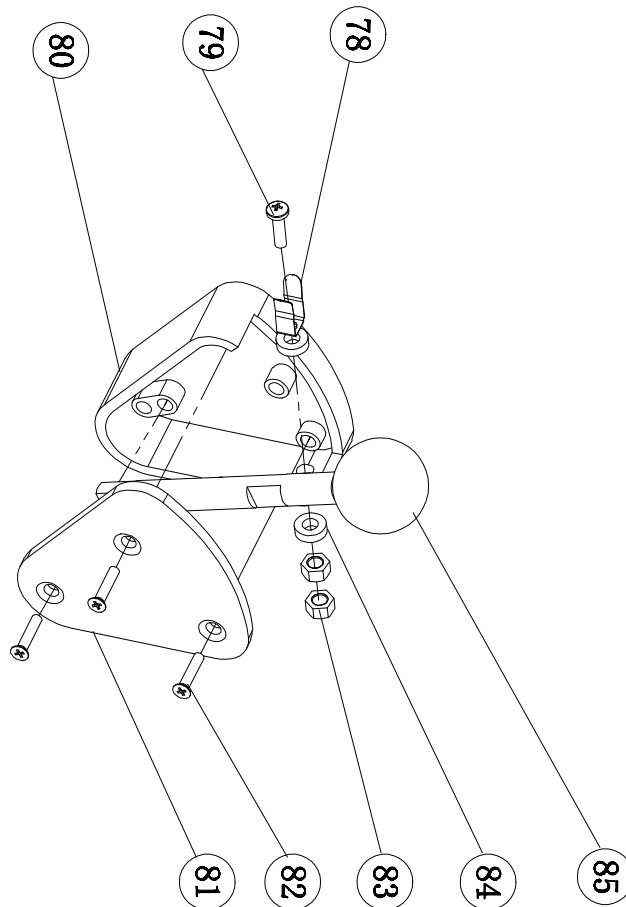

Ver.01 2009

Ref. No.	Description	QTY	Price(\$)/pc
BM446-WC-1	Guard Ring	1	
BM446-WC-2	Engine	1	
BM446-WC-3-1	Upper handle assy. (Wacker style)	1	
BM436-WC-3-2	Upper handle assy. (MBW style)		
BM446-WC-4	Bolt (M6X10-10S)	1	
BM446-WC-5	Plate washer (ISO 7094-10)	1	
BM446-WC-6	Lock wheel	1	
BM446-WC-7	Stop switch assy. (US Style)	1	
BM446-WC-8	Stop wire	1	
BM446-WC-9	Screw (ISO7045 M4x10-z-10S)	2	
BM446-WC-10	handle	1	
BM446-WC-11	Spring Washer (DIN 128-A10)	2	
BM446-WC-12	Lock nut (M10X1.25-S)	2	
BM446-WC-13	Wheel shaft	1	
BM446-WC-14	Wheel	1	
BM446-WC-15	Al screw guid	1	
BM446-WC-16	Handle adaptor	1	
BM446-WC-17	Plate washer (7089-10)	4	
BM446-WC-18	Bolt (M10X80-26S)	2	
BM446-WC-19	Blade adjust assy.	1	
BM446-WC-20	Bolt (M10X100-26-S)	1	
BM446-WC-21-1	Throttle assy. (soft wire style)	1	
BM446-WC-21-2	Throttle assy. (hard wire style)	1	
BM446-WC-22	Nut	1	
BM446-WC-23	Bolt M6X25-18S	1	
BM446-WC-24	Blade assy.	4	
BM446-WC-25	Blades shaft	4	
BM446-WC-26	Press plate	1	
BM446-WC-27	Bearing of press plate	1	
BM446-WC-28	Cover of press plate	1	
BM446-WC-29	Return spring	4	
BM446-WC-30	Lock bolt	4	
BM446-WC-31	Washer	4	
BM446-WC-32	Angle arm	4	
BM446-WC-33	Grease cap	4	
BM446-WC-34	Spider	1	
BM446-WC-35	Oil seal	4	
BM446-WC-36	Blades Cap	4	
BM446-WC-37	Washer	4	
BM446-WC-38-1	Blades screw (Imperial)	8	