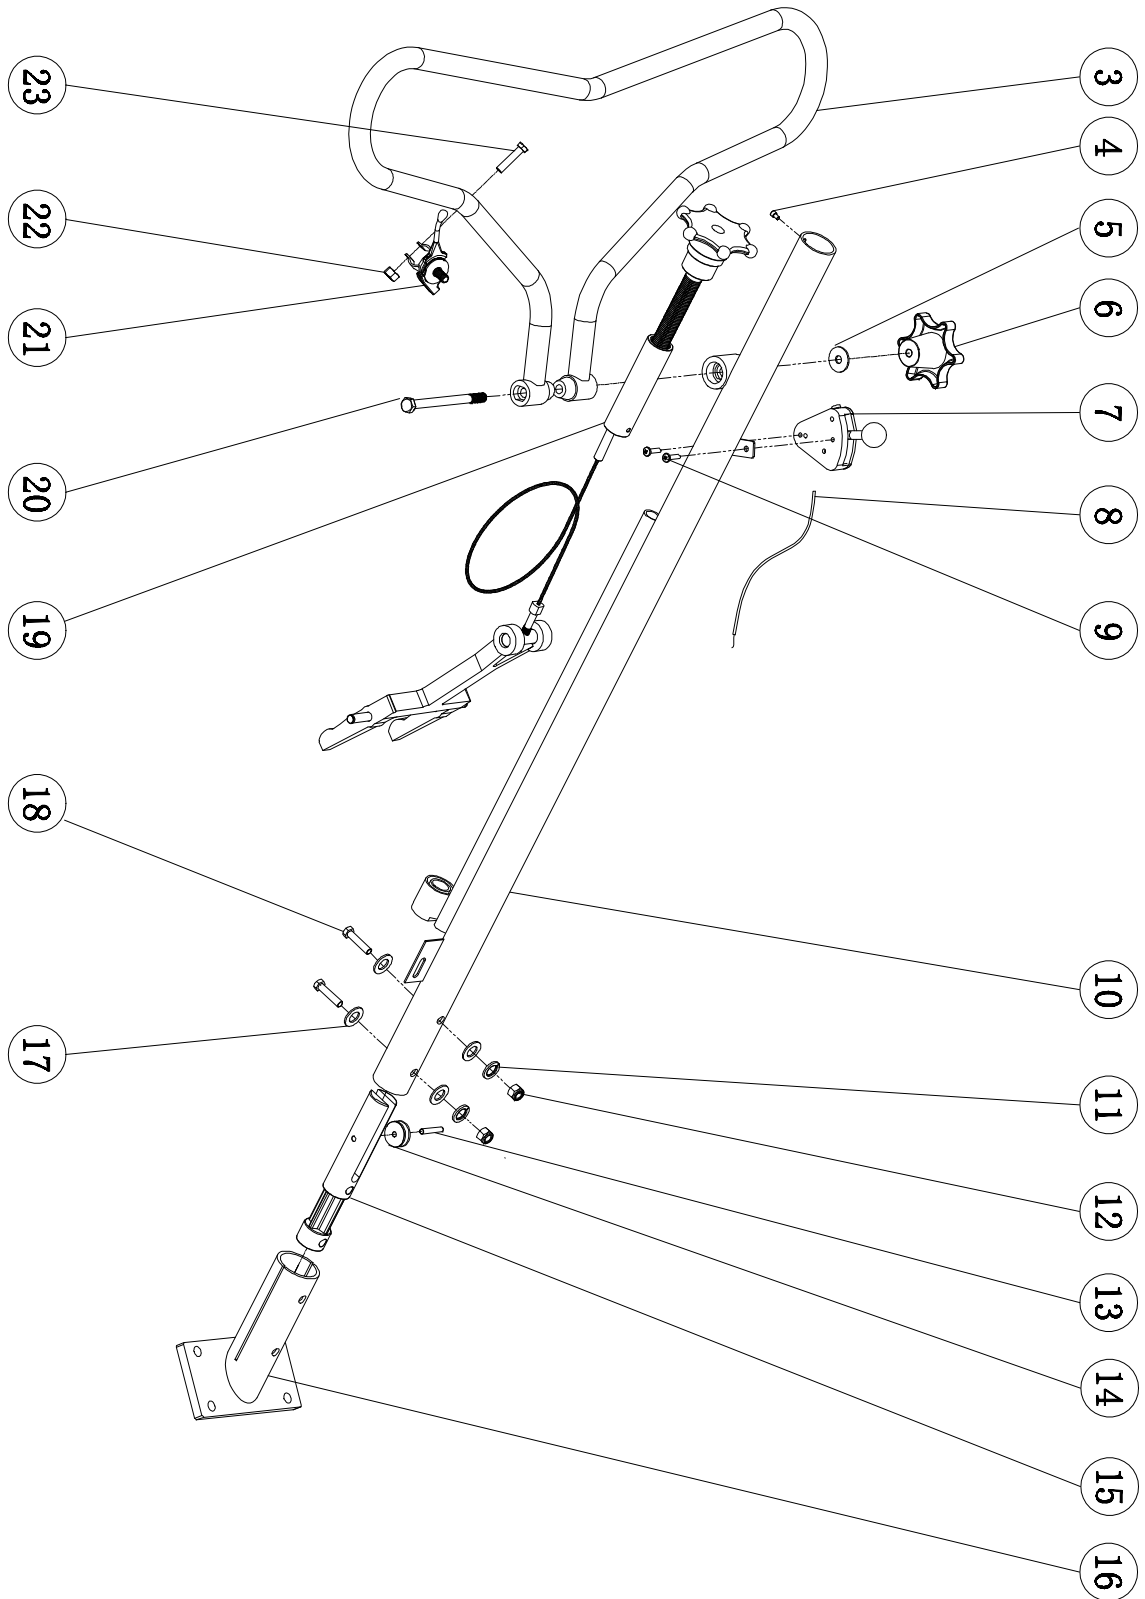

Ver.01 2009

Ref. No.	Description	QTY	Price(\$)/pc
BM446-WC-1	Guard Ring	1	
BM446-WC-2	Engine	1	
BM446-WC-3-1	Upper handle assy. (Wacker style)	1	
BM436-WC-3-2	Upper handle assy. (MBW style)		
BM446-WC-4	Bolt (M6X10-10S)	1	
BM446-WC-5	Plate washer (ISO 7094-10)	1	
BM446-WC-6	Lock wheel	1	
BM446-WC-7	Stop switch assy. (US Style)	1	
BM446-WC-8	Stop wire	1	
BM446-WC-9	Screw (ISO7045 M4x10-z-10S)	2	
BM446-WC-10	handle	1	
BM446-WC-11	Spring Washer (DIN 128-A10)	2	
BM446-WC-12	Lock nut (M10X1.25-S)	2	
BM446-WC-13	Wheel shaft	1	
BM446-WC-14	Wheel	1	
BM446-WC-15	Al screw guid	1	
BM446-WC-16	Handle adaptor	1	
BM446-WC-17	Plate washer (7089-10)	4	
BM446-WC-18	Bolt (M10X80-26S)	2	
BM446-WC-19	Blade adjust assy.	1	
BM446-WC-20	Bolt (M10X100-26-S)	1	
BM446-WC-21-1	Throttle assy. (soft wire style)	1	
BM446-WC-21-2	Throttle assy. (hard wire style)	1	
BM446-WC-22	Nut	1	
BM446-WC-23	Bolt M6X25-18S	1	
BM446-WC-24	Blade assy.	4	
BM446-WC-25	Blades shaft	4	
BM446-WC-26	Press plate	1	
BM446-WC-27	Bearing of press plate	1	
BM446-WC-28	Cover of press plate	1	
BM446-WC-29	Return spring	4	
BM446-WC-30	Lock bolt	4	
BM446-WC-31	Washer	4	
BM446-WC-32	Angle arm	4	
BM446-WC-33	Grease cap	4	
BM446-WC-34	Spider	1	
BM446-WC-35	Oil seal	4	
BM446-WC-36	Blades Cap	4	
BM446-WC-37	Washer	4	
BM446-WC-38-1	Blades screw (Imperial)	8	