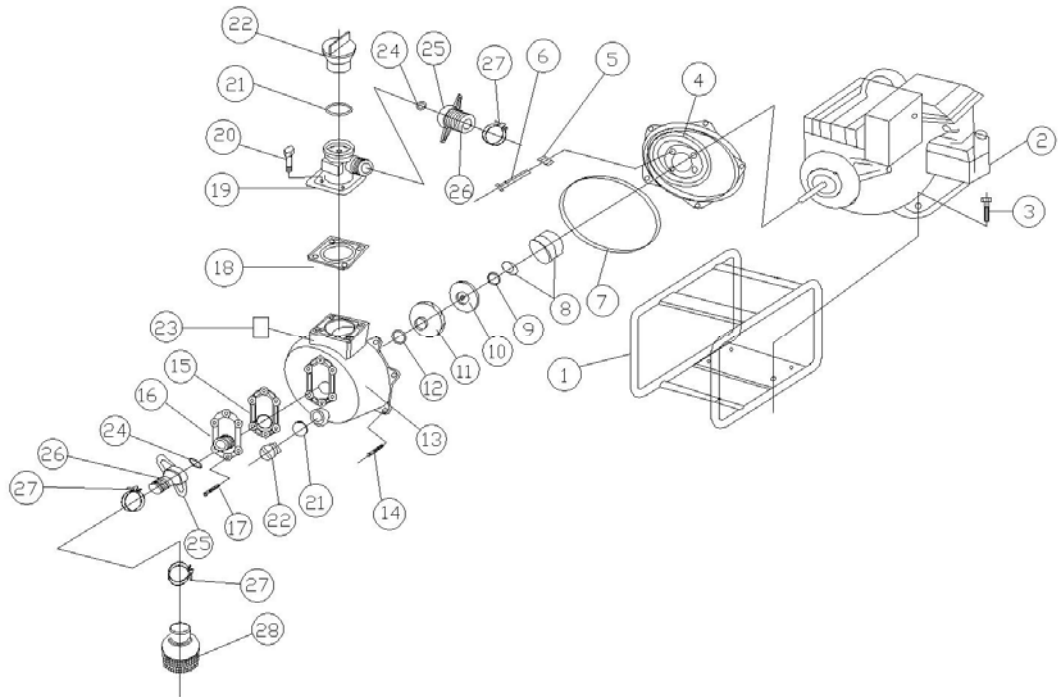

# BMFP-50 FIRE PUMP PARTS LIST

BMFP-50 FIRE PUMP PARTS LIST			
Ref. No.	Description	Qty	Price(\$)/pc
BMFP50-1	Pump frame	1	
BMFP50-2	Engine	1	
BMFP50-3	Engine mounting bolt	4	
BMFP50-4	Pump Base	1	
BMFP50-5	Seal	4	
BMFP50-6	Screw bolt	4	
BMFP50-7	O seal ring	1	
BMFP50-8	Mechanical seal	1	
BMFP50-9	Adjust washer	2	
BMFP50-10	Impeller	1	
BMFP50-11	Wor shell	1	
BMFP50-12	O ring	1	
BMFP50-13	Pump body	1	
BMFP50-14	Pump body bolt	6	
BMFP50-15	Inspect valve	1	
BMFP50-16	Flange	1	
BMFP50-17	Bolt	6	
BMFP50-18	D/F washer	1	
BMFP50-19	Output flange	1	
BMFP50-20	Bolt	4	
BMFP50-21	O ring	2	
BMFP50-22	Plug	2	
BMFP50-23	Name plate	1	
BMFP50-24	Sealer	2	
BMFP50-25	Pipe connect	2	
BMFP50-26	Connect head	2	
BMFP50-27	Clamp	3	
BMFP50-28	Filter	1	