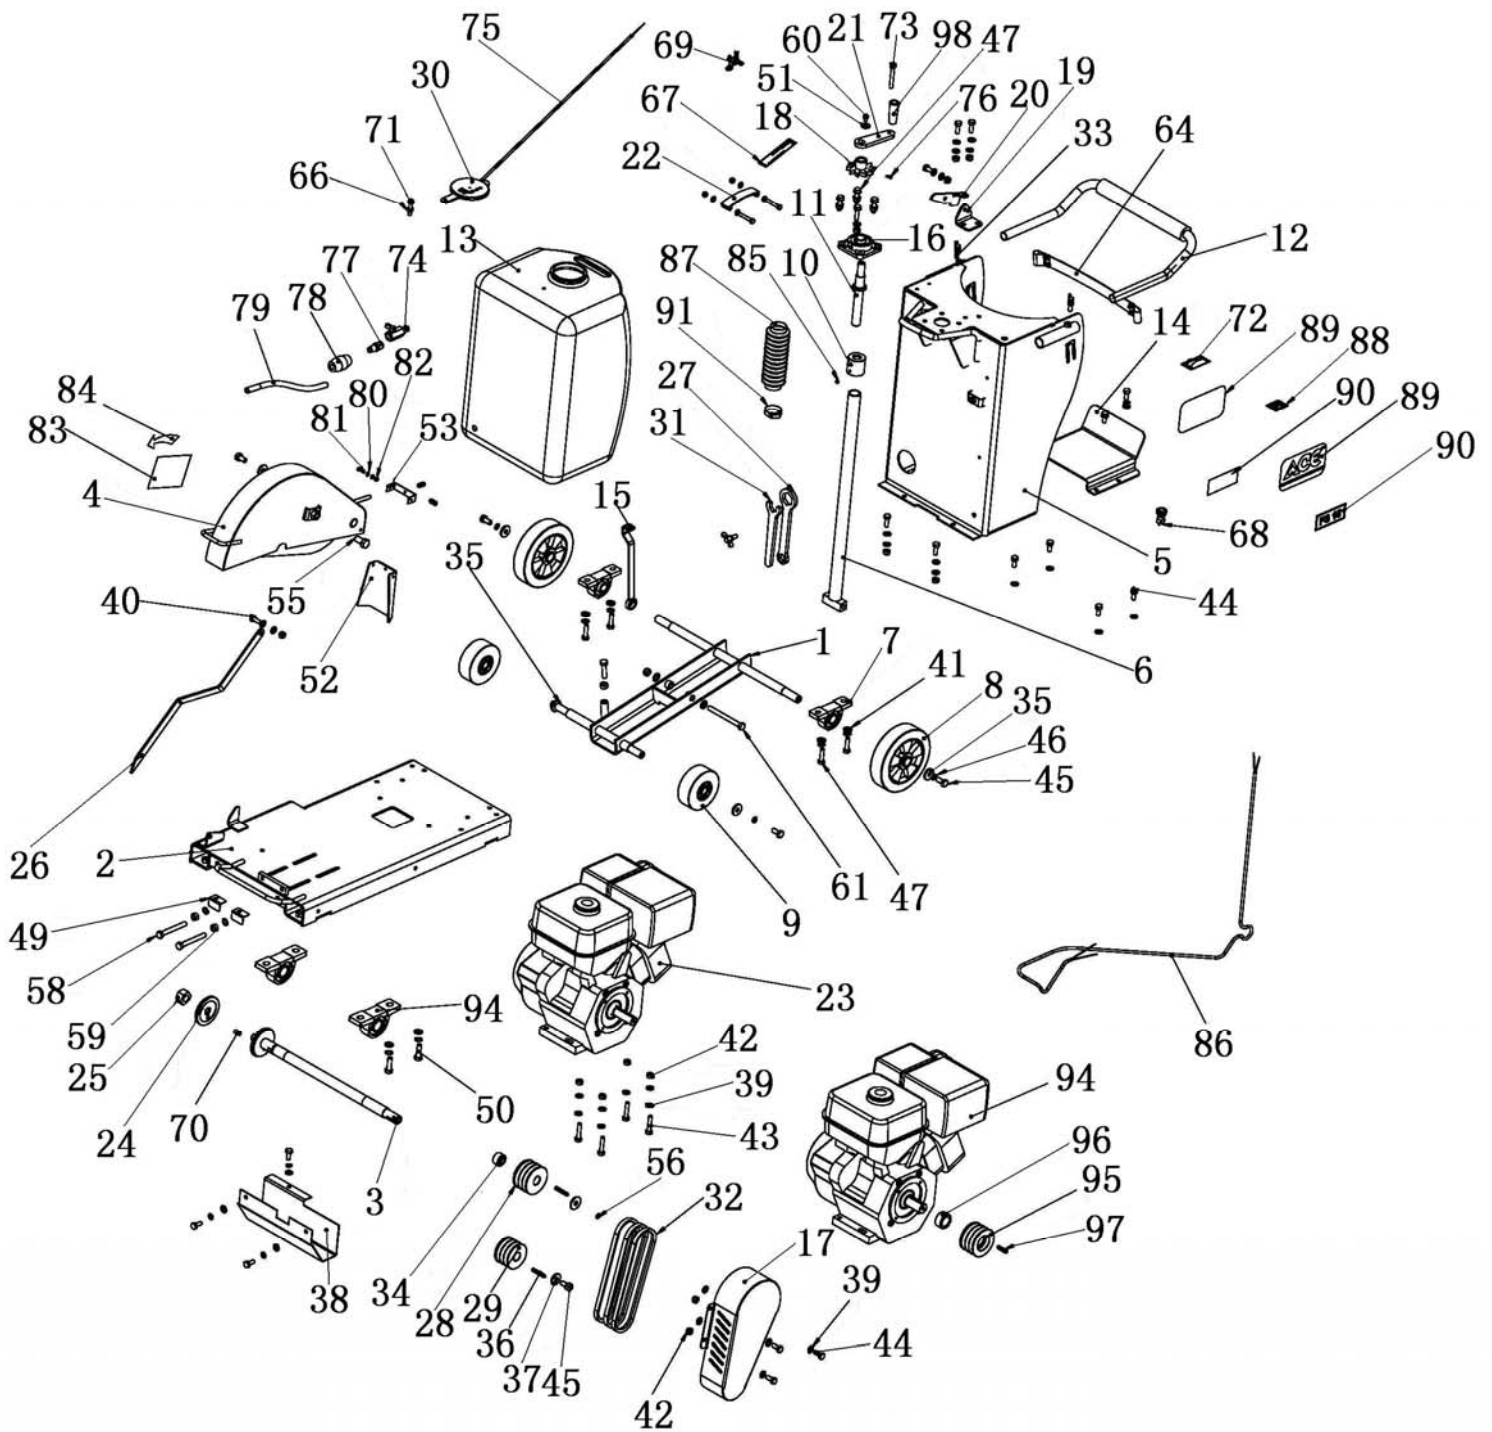

E-mail: [webmaster@bomaxengineering.com](mailto:webmaster@bomaxengineering.com)

Ver.01 2009

Part No.	Description	Qty	Price(\$)
BM-JIC-14-1	Undercarriage WA	1	
BM-JIC-14-2	Chassis WA	1	
BM-JIC-14-3	Arbor Shaft Assy	1	
BM-JIC-14-4	14" (350mm) General Purpose Blade	1	
	16" (400mm) General Purpose Blade	1	
	18" (450mm) General Purpose Blade	1	
BM-JIC-14-5	Blade Guard WA	1	
BM-JIC-14-6	Tank Support WA	1	
BM-JIC-14-7	Adjuster Tube WA	1	
BM-JIC-14-8	UCP206 Pillow Block NTN 30Dia	2	
BM-JIC-14-9	UCP205 Pillow Block NTN 25Dia	2	
BM-JIC-14-10	200 Dia Wheel (Rear)	2	
BM-JIC-14-11	125 Dia Wheel (Front)	2	
BM-JIC-14-12	Threaded Collar	1	
BM-JIC-14-13	Depth Adjuster Shaft	1	
BM-JIC-14-14	Handle Tube	1	
BM-JIC-14-15	Water Carrier	1	
BM-JIC-14-16	Water Bottle Support	1	
BM-JIC-14-17	Depth Pointer WA	1	
BM-JIC-14-18	UCFG305 25Dia NTN Bearing	1	
BM-JIC-14-19	Belt Guard	1	
BM-JIC-14-20	Depth Ratchet WA	1	
BM-JIC-14-21	Latch Bracket	1	
BM-JIC-14-22	Latch	1	
BM-JIC-14-23	Depth Handle Assy	1	
BM-JIC-14-24	Depth Gauge Bracket WA	1	
BM-JIC-14-25	Honda Gasoline Engine GX390 (13HP)	1	
	Robin Gasoline Engine EH41D (13.5HP)	1	
BM-JIC-14-26	Blade Clamping Plate	1	
BM-JIC-14-27	M22 x 1.5 LH Nut	1	
BM-JIC-14-28	Pointer	1	
BM-JIC-14-29	Arbor Shaft Spanner	1	
BM-JIC-14-30	Top Pulley (Engine)	1	