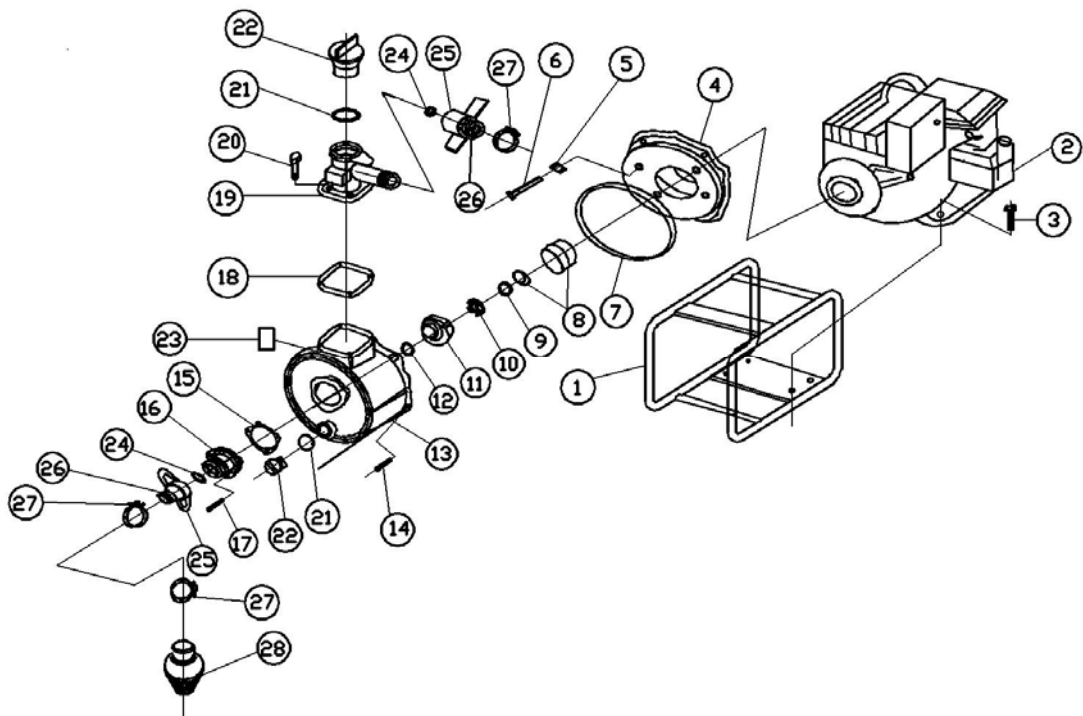

# BMP-50 PUMP PARTS LIST

BMP-50 PUMP PARTS LIST			
Ref. No.	Description	Qty	Price(\$)/pc
BMP50-1	Base frame set	1	
BMP50-2	Engine	1	
BMP50-3	Bolt M10×35/M8×35	4	
BMP50-4	Bracket	1	
BMP50-5	Sealing washer	4	
BMP50-6	Socket bolt	4	
BMP50-7	O-ring 196/226	1	
BMP50-8	Mechanical seal asm	1	
BMP50-9	Adjusting washer	2	
BMP50-10	Impeller	1	
BMP50-11	Volute	1	
BMP50-12	O-ring 54/85	1	
BMP50-13	Casing	1	
BMP50-14	Bolt M10×25/M8×20	4	
BMP50-15	Check valve	1	
BMP50-16	Suction flange	1	
BMP50-17	Bolt M8×15/M10×20	3	
BMP50-18	D/F Packing	1	
BMP50-19	Delivery flange	1	
BMP50-20	Bolt M8×25/M10×25	4	
BMP50-21	O-ring 30/38	2	
BMP50-22	Plug	2	
BMP50-23	Name plate	1	
BMP50-24	Packing	2	
BMP50-25	Hose coupling	2	
BMP50-26	Hose joint	2	
BMP50-27	Hose band	3	
BMP50-28	Strainer	1	