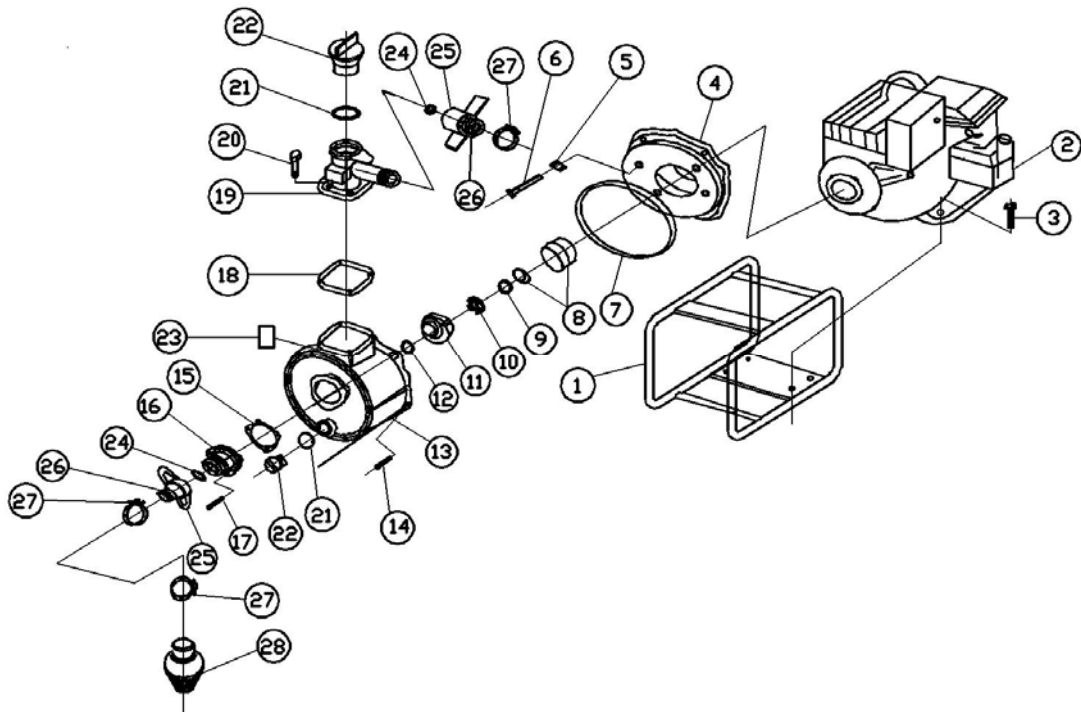

## BMP-80 PUMP PARTS LIST

BMP-80 PUMP PARTS LIST			
Ref. No.	Description	Qty	Price(\$)/pc
BMP80-1	Base frame set	1	
BMP80-2	Engine	1	
BMP80-3	Bolt M10×35/M8×35	4	
BMP80-4	Bracket	1	
BMP80-5	Sealing washer	4	
BMP80-6	Socket bolt	4	
BMP80-7	O-ring 196/226	1	
BMP80-8	Mechanical seal asm	1	
BMP80-9	Adjusting washer	2	
BMP80-10	Impeller	1	
BMP80-11	Volute	1	
BMP80-12	O-ring 54/85	1	
BMP80-13	Casing	1	
BMP80-14	Bolt M10×25/M8×20	4	
BMP80-15	Check valve	1	
BMP80-16	Suction flange	1	
BMP80-17	Bolt M8×15/M10×20	3	
BMP80-18	D/F Packing	1	
BMP80-19	Delivery flange	1	
BMP80-20	Bolt M8×25/M10×25	4	
BMP80-21	O-ring 30/38	2	
BMP80-22	Plug	2	
BMP80-23	Name plate	1	
BMP80-24	Packing	2	
BMP80-25	Hose coupling	2	
BMP80-26	Hose joint	2	
BMP80-27	Hose band	3	
BMP80-28	Strainer	1	